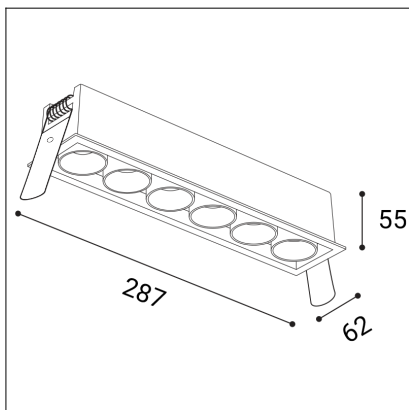

# RIVA MAXI 6, W

<b>Code:</b>	2560871D
<b>Color:</b>	WHITE / 9003
<b>Material:</b>	ALUMINIUM/PC
<b>Power:</b>	30W
<b>Color temperature:</b>	2700K/3000K/4000K
<b>Lumen output:</b>	2400lm
<b>Efficacy:</b>	80lm/W
<b>Color rendering index:</b>	90+
<b>SDCM:</b>	< 3
<b>Light beam angle:</b>	50°
<b>Light Source:</b>	LED
<b>Dimmable:</b>	DALI/PUSH
<b>LED lifetime:</b>	L80B20 50.000h
<b>Driver:</b>	700 mA
<b>Voltage / Frequency:</b>	220-240V AC, 50-60Hz
<b>Dimensions luminaire:</b>	287x62x55 mm
<b>Installation hole:</b>	280 x 55 mm
<b>Product weight kg:</b>	0.75
<b>Package dimensions:</b>	320x90x75 mm