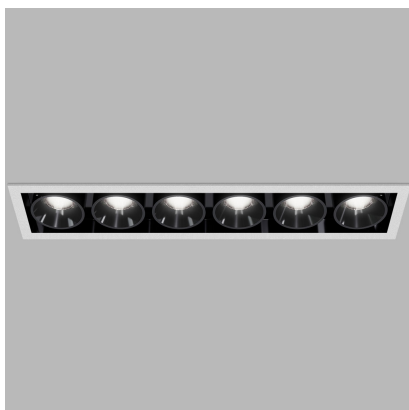

# RIVA MAXI 6, W

<b>Code:</b>	2560871D
<b>Color:</b>	WHITE / 9003
<b>Material:</b>	ALUMINIUM/PC
<b>Power:</b>	30W
<b>Color temperature:</b>	2700K/3000K/4000K
<b>Lumen output:</b>	2400lm
<b>Efficacy:</b>	80lm/W
<b>Color rendering index:</b>	90+
<b>SDCM:</b>	< 3
<b>Light beam angle:</b>	50°
<b>Light Source:</b>	LED
<b>Dimmable:</b>	DALI/PUSH
<b>LED lifetime:</b>	L80B20 50.000h
<b>Driver:</b>	700 mA
<b>Voltage / Frequency:</b>	220-240V AC, 50-60Hz
<b>Dimensions luminaire:</b>	287x62x55 mm
<b>Installation hole:</b>	280 x 55 mm
<b>Product weight kg:</b>	0.75
<b>Package dimensions:</b>	320x90x75 mm