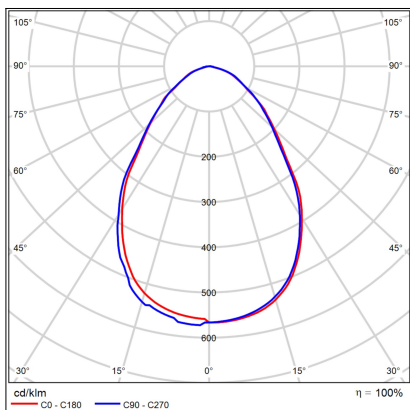

# ZETA ON S, N

<b>Code:</b>	1480226D
<b>Color:</b>	NICKEL / 7032
<b>Material:</b>	ALUMINIUM/PMMA
<b>Power:</b>	15W
<b>Color temperature:</b>	2700K
<b>Lumen output:</b>	1350lm
<b>Efficacy:</b>	90lm/W
<b>Color rendering index:</b>	90+
<b>SDCM:</b>	< 3
<b>Light beam angle:</b>	90°
<b>Light Source:</b>	LED
<b>Dimmable:</b>	DALI/PUSH
<b>LED lifetime:</b>	L80B20 50.000h
<b>Driver:</b>	350 mA
<b>Voltage / Frequency:</b>	220-240V AC, 50-60Hz
<b>Dimensions luminaire:</b>	d120x64 mm
<b>Product weight kg:</b>	0.54
<b>Package dimensions:</b>	130x130x85 mm
<b>Remark:</b>	wall mountable - yes