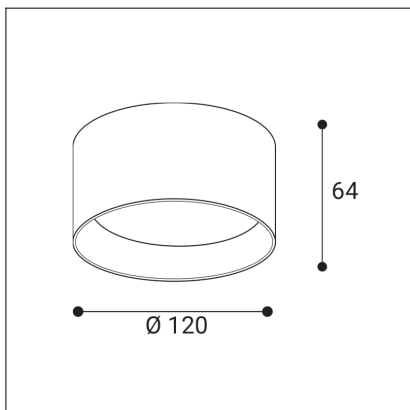

# ZETA ON S, N

<b>Code:</b>	1480226D
<b>Color:</b>	NICKEL / 7032
<b>Material:</b>	ALUMINIUM/PMMA
<b>Power:</b>	15W
<b>Color temperature:</b>	2700K
<b>Lumen output:</b>	1350lm
<b>Efficacy:</b>	90lm/W
<b>Color rendering index:</b>	90+
<b>SDCM:</b>	< 3
<b>Light beam angle:</b>	90°
<b>Light Source:</b>	LED
<b>Dimmable:</b>	DALI/PUSH
<b>LED lifetime:</b>	L80B20 50.000h
<b>Driver:</b>	350 mA
<b>Voltage / Frequency:</b>	220-240V AC, 50-60Hz
<b>Dimensions luminaire:</b>	d120x64 mm
<b>Product weight kg:</b>	0.54
<b>Package dimensions:</b>	130x130x85 mm
<b>Remark:</b>	wall mountable - yes