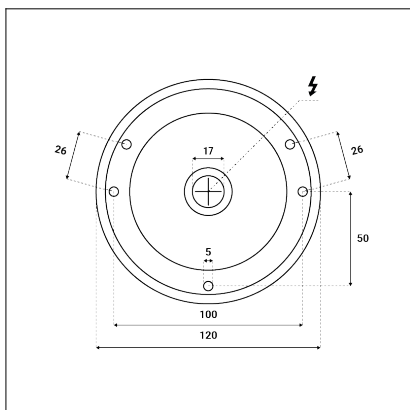

# ZETA ON S, N

<b>Code:</b>	1480226D
<b>Color:</b>	NICKEL / 7032
<b>Material:</b>	ALUMINIUM/PMMA
<b>Power:</b>	15W
<b>Color temperature:</b>	2700K
<b>Lumen output:</b>	1350lm
<b>Efficacy:</b>	90lm/W
<b>Color rendering index:</b>	90+
<b>SDCM:</b>	< 3
<b>Light beam angle:</b>	90°
<b>Light Source:</b>	LED
<b>Dimmable:</b>	DALI/PUSH
<b>LED lifetime:</b>	L80B20 50.000h
<b>Driver:</b>	350 mA
<b>Voltage / Frequency:</b>	220-240V AC, 50-60Hz
<b>Dimensions luminaire:</b>	d120x64 mm
<b>Product weight kg:</b>	0.54
<b>Package dimensions:</b>	130x130x85 mm
<b>Remark:</b>	wall mountable - yes