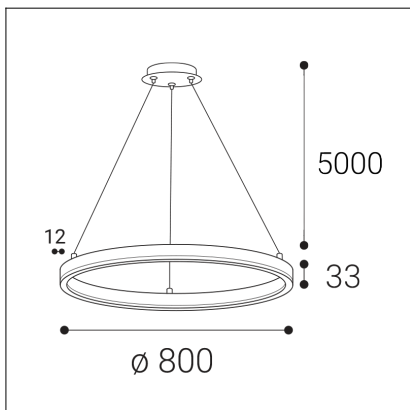

# CIRCLE 80 P-Z, B

<b>Code:</b>	3271073D
<b>Color:</b>	BLACK / 9017
<b>Material:</b>	ALUMINIUM/PMMA
<b>Power:</b>	62W
<b>Color temperature:</b>	2700K/3000K/4000K
<b>Lumen output:</b>	5540lm
<b>Efficacy:</b>	89lm/W
<b>Color rendering index:</b>	90+
<b>SDCM:</b>	< 3
<b>Light beam angle:</b>	160°
<b>Light Source:</b>	LED
<b>Dimmable:</b>	DALI/PUSH
<b>LED lifetime:</b>	L80B20 50.000h
<b>Driver:</b>	1400 mA
<b>Voltage / Frequency:</b>	220-240V AC, 50-60Hz
<b>Dimensions luminaire:</b>	d800x33 mm
<b>Product weight kg:</b>	2.2
<b>Packing carton:</b>	1
<b>Length suspension:</b>	5000 mm
<b>Package dimensions:</b>	875x875x115 mm