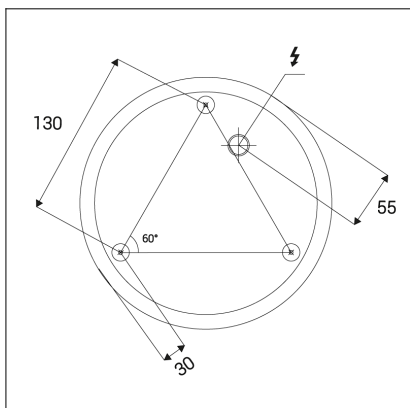

# CIRCLE 80 P-Z, B

<b>Code:</b>	3271073D
<b>Color:</b>	BLACK / 9017
<b>Material:</b>	ALUMINIUM/PMMA
<b>Power:</b>	62W
<b>Color temperature:</b>	2700K/3000K/4000K
<b>Lumen output:</b>	5540lm
<b>Efficacy:</b>	89lm/W
<b>Color rendering index:</b>	90+
<b>SDCM:</b>	< 3
<b>Light beam angle:</b>	160°
<b>Light Source:</b>	LED
<b>Dimmable:</b>	DALI/PUSH
<b>LED lifetime:</b>	L80B20 50.000h
<b>Driver:</b>	1400 mA
<b>Voltage / Frequency:</b>	220-240V AC, 50-60Hz
<b>Dimensions luminaire:</b>	d800x33 mm
<b>Product weight kg:</b>	2.2
<b>Packing carton:</b>	1
<b>Length suspension:</b>	5000 mm
<b>Package dimensions:</b>	875x875x115 mm