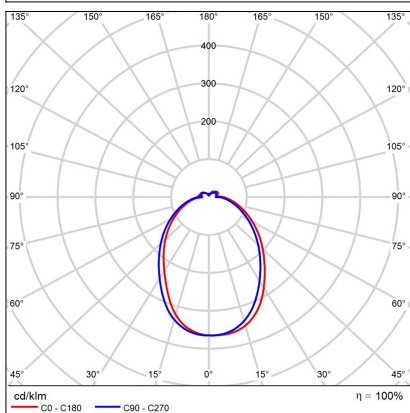

# CIRCLE 80 P-Z, B

<b>Code:</b>	3271073D
<b>Color:</b>	BLACK / 9017
<b>Material:</b>	ALUMINIUM/PMMA
<b>Power:</b>	62W
<b>Color temperature:</b>	2700K/3000K/4000K
<b>Lumen output:</b>	5540lm
<b>Efficacy:</b>	89lm/W
<b>Color rendering index:</b>	90+
<b>SDCM:</b>	< 3
<b>Light beam angle:</b>	160°
<b>Light Source:</b>	LED
<b>Dimmable:</b>	DALI/PUSH
<b>LED lifetime:</b>	L80B20 50.000h
<b>Driver:</b>	1400 mA
<b>Voltage / Frequency:</b>	220-240V AC, 50-60Hz
<b>Dimensions luminaire:</b>	d800x33 mm
<b>Product weight kg:</b>	2.2
<b>Packing carton:</b>	1
<b>Length suspension:</b>	5000 mm
<b>Package dimensions:</b>	875x875x115 mm