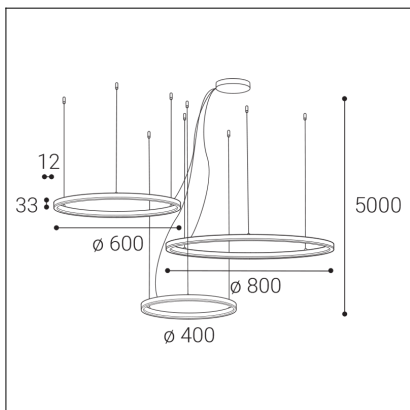

CIRCLE SET 3 P-Z, G

Code:	3274777DT
Color:	GOLD / 1036
Material:	ALUMINIUM/PMMA
Power:	136W
Color temperature:	2700K/3000K/4000K
Lumen output:	12100lm
Efficacy:	89lm/W
Color rendering index:	90+
SDCM:	< 3
Light beam angle:	160°
Light Source:	LED
Dimmable:	TRIAC
LED lifetime:	L80B20 50.000h
Driver:	3x 750 + 1050 mA
Voltage / Frequency:	220-240V AC, 50-60Hz
Dimensions luminaire:	d400+d600+d800x33 mm
Product weight kg:	4.8
Packing carton:	1
Length suspension:	5000 mm
Package dimensions:	870x870x115 mm