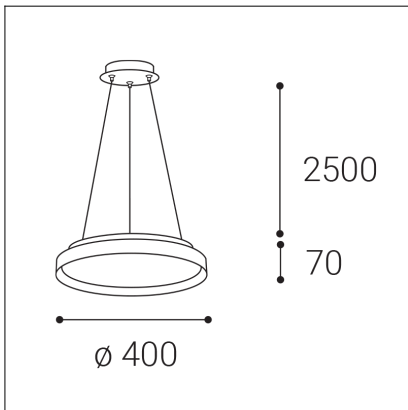

MOON 40 P/N-Z, W

Code: 3274871D

Color: WHITE / 9003

Material: METAL/PMMA

Power: 36W (30+6)

Color temperature: 2700K/3000K/4000K

Lumen output: 2100+420lm

Efficacy: 70lm/W

Color rendering index: 90+

SDCM: < 3

Light beam angle: 160°

Light Source: LED

Dimmable: DALI/PUSH

LED lifetime: L80B20 50.000h

Driver: 750 + 150 mA

Voltage / Frequency: 220-240V AC, 50-60Hz

Dimensions luminaire: d400x70 mm

Product weight kg: 3.9

Length suspension: 2500 mm

Package dimensions: 460x460x95+270x270x100 mm