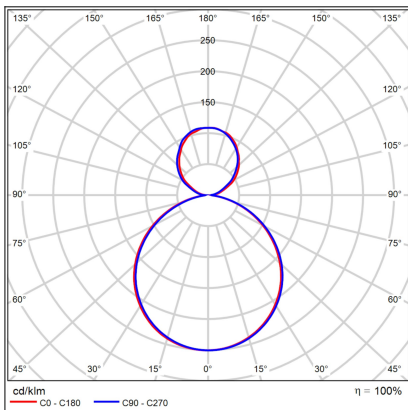

MOON 40 P/N-Z, W

Code: 3274871D

Color: WHITE / 9003

Material: METAL/PMMA

Power: 36W (30+6)

Color temperature: 2700K/3000K/4000K

Lumen output: 2100+420lm

Efficacy: 70lm/W

Dimensions luminaire: d400x70 mm

Product weight kg: 3.9

Length suspension: 2500 mm

Package dimensions: 460x460x95+270x270x100 mm