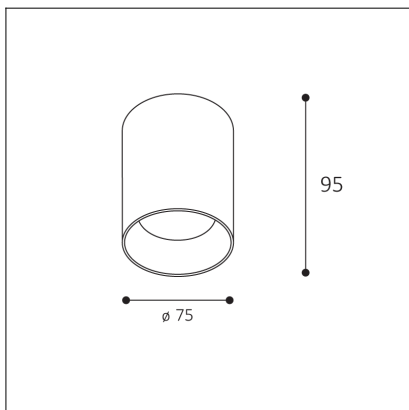

TINY II M, CF

Code:	1480428
Color:	COFFEE / 8025
Material:	ALUMINIUM/PMMA
Power:	8W
Color temperature:	2700K
Lumen output:	720lm
Efficacy:	90lm/W
Color rendering index:	90+
SDCM:	< 3
Light beam angle:	38°
Light Source:	LED
Dimmable:	ON/OFF
LED lifetime:	L80 B20 50.000h
Driver:	200 mA
Voltage / Frequency:	220-240V AC, 50-60Hz
Dimensions luminaire:	d75x95 mm
Product weight kg:	0.4
Package dimensions:	80x80x115 mm
Remark:	wall mountable - yes