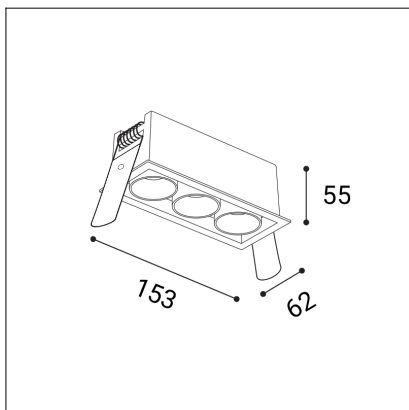

# RIVA MAXI 3, W

<b>Code:</b>	2560751DT
<b>Color:</b>	WHITE / 9003
<b>Material:</b>	ALUMINIUM/PC
<b>Power:</b>	15W
<b>Color temperature:</b>	3000K/3500K/4000K
<b>Lumen output:</b>	1200lm
<b>Efficacy:</b>	80lm/W
<b>Color rendering index:</b>	90+
<b>SDCM:</b>	< 3
<b>Light beam angle:</b>	50°
<b>Light Source:</b>	LED
<b>Dimmable:</b>	TRIAC
<b>LED lifetime:</b>	L80B20 50.000h
<b>Driver:</b>	350 mA
<b>Voltage / Frequency:</b>	220-240V AC, 50-60Hz
<b>Dimensions luminaire:</b>	153x62x55 mm
<b>Installation hole:</b>	145 x 55 mm
<b>Product weight kg:</b>	0.45
<b>Package dimensions:</b>	190x85x75 mm