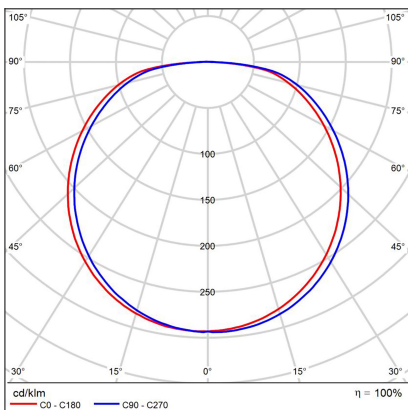

BELLA SLIM 98 P-Z, CF

Code:	3273378D
Color:	COFFEE / 8025
Material:	ALUMINIUM/PMMA
Power:	80W
Color temperature:	2700K/3000K/4000K
Lumen output:	5600lm
Efficacy:	70lm/W
Color rendering index:	90+
SDCM:	< 3
Light beam angle:	160°
Light Source:	LED
Dimmable:	DALI/PUSH
LED lifetime:	L80B20 50.000h
Driver:	2x 950 mA
Voltage / Frequency:	220-240V AC, 50-60Hz
Dimensions luminaire:	d980x35 mm
Product weight kg:	5.2
Length suspension:	2500 mm
Package dimensions:	1050x1050x100 mm