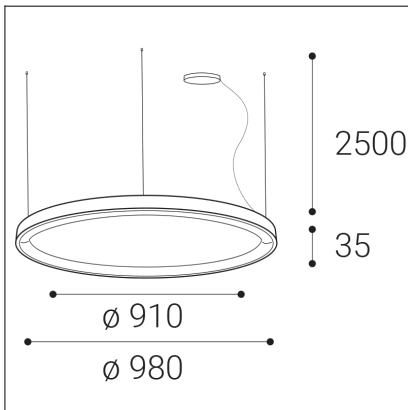

BELLA SLIM 98 P-Z, CF

Code:	3273378D
Color:	COFFEE / 8025
Material:	ALUMINIUM/PMMA
Power:	80W
Color temperature:	2700K/3000K/4000K
Lumen output:	5600lm
Efficacy:	70lm/W
Color rendering index:	90+
SDCM:	< 3
Light beam angle:	160°
Light Source:	LED
Dimmable:	DALI/PUSH
LED lifetime:	L80B20 50.000h
Driver:	2x 950 mA
Voltage / Frequency:	220-240V AC, 50-60Hz
Dimensions luminaire:	d980x35 mm
Product weight kg:	5.2
Length suspension:	2500 mm
Package dimensions:	1050x1050x100 mm