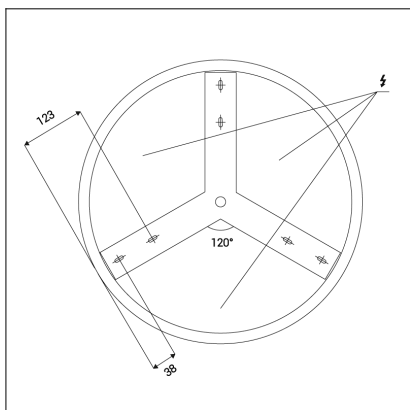

BELLA SLIM 48, B

Code:	1271673D
Color:	BLACK / 9017
Material:	ALUMINIUM/PMMA
Power:	38W
Color temperature:	2700K/3000K/4000K
Lumen output:	2660lm
Efficacy:	70lm/W
Color rendering index:	90+
SDCM:	< 3
Light beam angle:	160°
Light Source:	LED
Dimmable:	DALI/PUSH
LED lifetime:	L80B20 50.000h
Driver:	950 mA
Voltage / Frequency:	220-240V AC, 50-60Hz
Dimensions luminaire:	d480x60 mm
Product weight kg:	2.4
Package dimensions:	520x520x85 mm
Remark:	wall mountable - yes