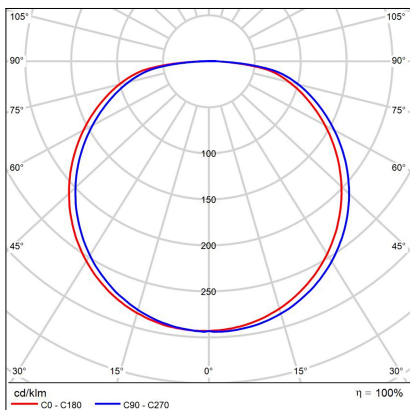

BELLA SLIM 48, B

Code:	1271673D
Color:	BLACK / 9017
Material:	ALUMINIUM/PMMA
Power:	38W
Color temperature:	2700K/3000K/4000K
Lumen output:	2660lm
Efficacy:	70lm/W
Color rendering index:	90+
SDCM:	< 3
Light beam angle:	160°
Light Source:	LED
Dimmable:	DALI/PUSH
LED lifetime:	L80B20 50.000h
Driver:	950 mA
Voltage / Frequency:	220-240V AC, 50-60Hz
Dimensions luminaire:	d480x60 mm
Product weight kg:	2.4
Package dimensions:	520x520x85 mm
Remark:	wall mountable - yes