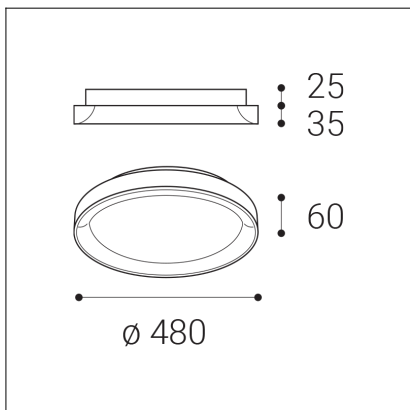

BELLA SLIM 48, B

Code:	1271673D
Color:	BLACK / 9017
Material:	ALUMINIUM/PMMA
Power:	38W
Color temperature:	2700K/3000K/4000K
Lumen output:	2660lm
Efficacy:	70lm/W
Color rendering index:	90+
SDCM:	< 3
Light beam angle:	160°
Light Source:	LED
Dimmable:	DALI/PUSH
LED lifetime:	L80B20 50.000h
Driver:	950 mA
Voltage / Frequency:	220-240V AC, 50-60Hz
Dimensions luminaire:	d480x60 mm
Product weight kg:	2.4
Package dimensions:	520x520x85 mm
Remark:	wall mountable - yes