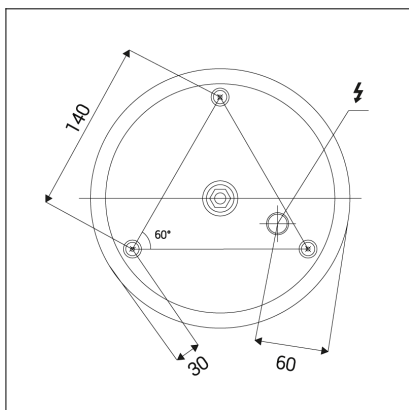

BELLA SLIM 58 P-Z, W

| | |
|-------------------------------|----------------------|
| Code: | 3273271 |
| Color: | WHITE / 9003 |
| Material: | ALUMINIUM/PMMA |
| Power: | 48W |
| Color temperature: | 2700K/3000K/4000K |
| Lumen output: | 3360lm |
| Efficacy: | 70lm/W |
| Color rendering index: | 90+ |
| SDCM: | < 3 |
| Light beam angle: | 160° |
| Light Source: | LED |
| Dimmable: | ON/OFF |
| LED lifetime: | L80B20 50.000h |
| Driver: | 1200 mA |
| Voltage / Frequency: | 220-240V AC, 50-60Hz |
| Dimensions luminaire: | d580x35 mm |
| Product weight kg: | 2 |
| Length suspension: | 2500 mm |
| Package dimensions: | 630x630x100 mm |