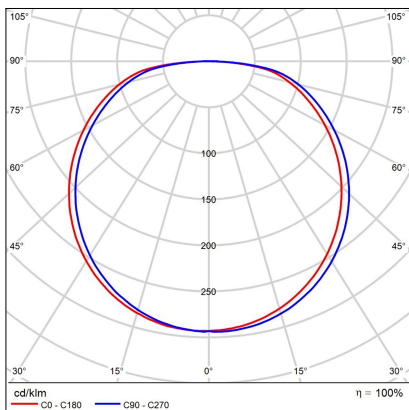

BELLA SLIM 58 P-Z, W

| | |
|-------------------------------|----------------------|
| Code: | 3273271 |
| Color: | WHITE / 9003 |
| Material: | ALUMINIUM/PMMA |
| Power: | 48W |
| Color temperature: | 2700K/3000K/4000K |
| Lumen output: | 3360lm |
| Efficacy: | 70lm/W |
| Color rendering index: | 90+ |
| SDCM: | < 3 |
| Light beam angle: | 160° |
| Light Source: | LED |
| Dimmable: | ON/OFF |
| LED lifetime: | L80B20 50.000h |
| Driver: | 1200 mA |
| Voltage / Frequency: | 220-240V AC, 50-60Hz |
| Dimensions luminaire: | d580x35 mm |
| Product weight kg: | 2 |
| Length suspension: | 2500 mm |
| Package dimensions: | 630x630x100 mm |