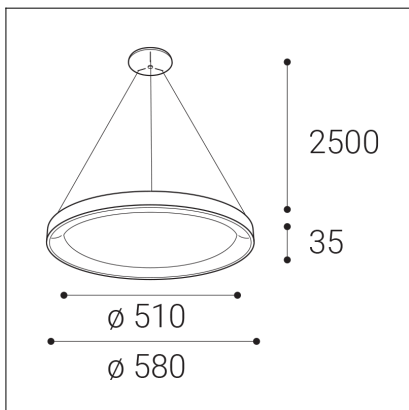

BELLA SLIM 58 P-Z, W

| | |
|-------------------------------|----------------------|
| Code: | 3273271 |
| Color: | WHITE / 9003 |
| Material: | ALUMINIUM/PMMA |
| Power: | 48W |
| Color temperature: | 2700K/3000K/4000K |
| Lumen output: | 3360lm |
| Efficacy: | 70lm/W |
| Color rendering index: | 90+ |
| SDCM: | < 3 |
| Light beam angle: | 160° |
| Light Source: | LED |
| Dimmable: | ON/OFF |
| LED lifetime: | L80B20 50.000h |
| Driver: | 1200 mA |
| Voltage / Frequency: | 220-240V AC, 50-60Hz |
| Dimensions luminaire: | d580x35 mm |
| Product weight kg: | 2 |
| Length suspension: | 2500 mm |
| Package dimensions: | 630x630x100 mm |