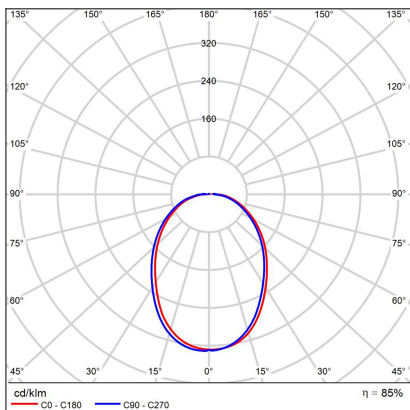

# CIRCLE 3 P-Z, W

<b>Code:</b>	3271171D
<b>Color:</b>	WHITE / 9003
<b>Material:</b>	ALUMINIUM/PMMA
<b>Power:</b>	136W
<b>Color temperature:</b>	2700K/3000K/4000K
<b>Lumen output:</b>	12104lm
<b>Efficacy:</b>	89lm/W
<b>Color rendering index:</b>	90+
<b>SDCM:</b>	< 3
<b>Light beam angle:</b>	160°
<b>Light Source:</b>	LED
<b>Dimmable:</b>	DALI/PUSH
<b>LED lifetime:</b>	L80B20 50.000h
<b>Driver:</b>	750 + 1050 + 1400 mA
<b>Voltage / Frequency:</b>	220-240V AC, 50-60Hz
<b>Dimensions luminaire:</b>	d800x33 mm
<b>Product weight kg:</b>	4.5
<b>Packing carton:</b>	1
<b>Length suspension:</b>	5000 mm
<b>Package dimensions:</b>	865x875x105 mm