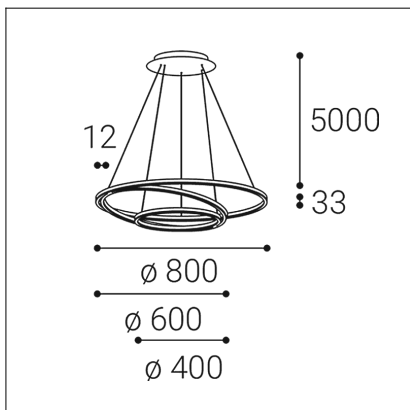

# CIRCLE 3 P-Z, W

<b>Code:</b>	3271171D
<b>Color:</b>	WHITE / 9003
<b>Material:</b>	ALUMINIUM/PMMA
<b>Power:</b>	136W
<b>Color temperature:</b>	2700K/3000K/4000K
<b>Lumen output:</b>	12104lm
<b>Efficacy:</b>	89lm/W
<b>Color rendering index:</b>	90+
<b>SDCM:</b>	< 3
<b>Light beam angle:</b>	160°
<b>Light Source:</b>	LED
<b>Dimmable:</b>	DALI/PUSH
<b>LED lifetime:</b>	L80B20 50.000h
<b>Driver:</b>	750 + 1050 + 1400 mA
<b>Voltage / Frequency:</b>	220-240V AC, 50-60Hz
<b>Dimensions luminaire:</b>	d800x33 mm
<b>Product weight kg:</b>	4.5
<b>Packing carton:</b>	1
<b>Length suspension:</b>	5000 mm
<b>Package dimensions:</b>	865x875x105 mm