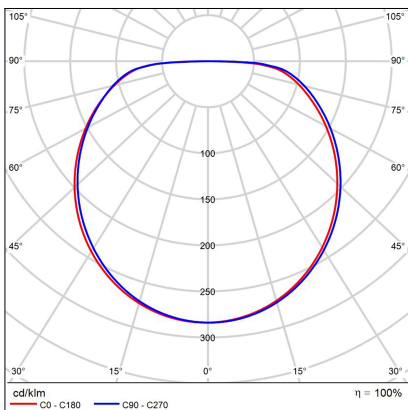

# BELLA SLIM 78 P-Z, CF

<b>Code:</b>	3271978D
<b>Color:</b>	COFFEE / 8025
<b>Material:</b>	ALUMINIUM/PMMA
<b>Power:</b>	60W
<b>Color temperature:</b>	2700K/3000K/4000K
<b>Lumen output:</b>	4200lm
<b>Efficacy:</b>	70lm/W
<b>Color rendering index:</b>	90+
<b>SDCM:</b>	< 3
<b>Light beam angle:</b>	160°
<b>Light Source:</b>	LED
<b>Dimmable:</b>	DALI/PUSH
<b>LED lifetime:</b>	L80B20 50.000h
<b>Driver:</b>	1400 mA
<b>Voltage / Frequency:</b>	220-240V AC, 50-60Hz
<b>Dimensions luminaire:</b>	d780x35 mm
<b>Product weight kg:</b>	2.6
<b>Length suspension:</b>	2500 mm
<b>Package dimensions:</b>	820x820x95 mm