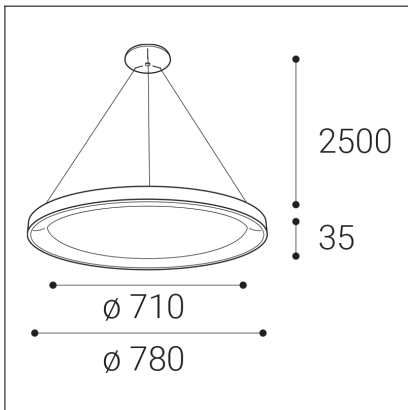

# BELLA SLIM 78 P-Z, CF

<b>Code:</b>	3271978D
<b>Color:</b>	COFFEE / 8025
<b>Material:</b>	ALUMINIUM/PMMA
<b>Power:</b>	60W
<b>Color temperature:</b>	2700K/3000K/4000K
<b>Lumen output:</b>	4200lm
<b>Efficacy:</b>	70lm/W
<b>Color rendering index:</b>	90+
<b>SDCM:</b>	< 3
<b>Light beam angle:</b>	160°
<b>Light Source:</b>	LED
<b>Dimmable:</b>	DALI/PUSH
<b>LED lifetime:</b>	L80B20 50.000h
<b>Driver:</b>	1400 mA
<b>Voltage / Frequency:</b>	220-240V AC, 50-60Hz
<b>Dimensions luminaire:</b>	d780x35 mm
<b>Product weight kg:</b>	2.6
<b>Length suspension:</b>	2500 mm
<b>Package dimensions:</b>	820x820x95 mm