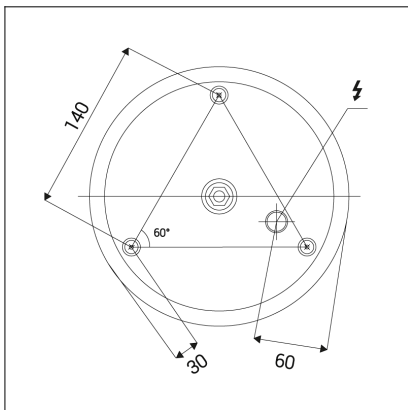

# BELLA SLIM 78 P-Z, CF

<b>Code:</b>	3271978D
<b>Color:</b>	COFFEE / 8025
<b>Material:</b>	ALUMINIUM/PMMA
<b>Power:</b>	60W
<b>Color temperature:</b>	2700K/3000K/4000K
<b>Lumen output:</b>	4200lm
<b>Efficacy:</b>	70lm/W
<b>Color rendering index:</b>	90+
<b>SDCM:</b>	< 3
<b>Light beam angle:</b>	160°
<b>Light Source:</b>	LED
<b>Dimmable:</b>	DALI/PUSH
<b>LED lifetime:</b>	L80B20 50.000h
<b>Driver:</b>	1400 mA
<b>Voltage / Frequency:</b>	220-240V AC, 50-60Hz
<b>Dimensions luminaire:</b>	d780x35 mm
<b>Product weight kg:</b>	2.6
<b>Length suspension:</b>	2500 mm
<b>Package dimensions:</b>	820x820x95 mm