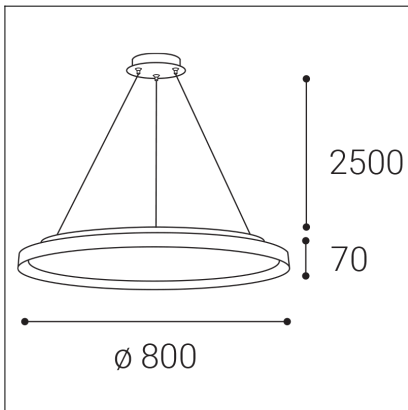

MOON 80 P/N-Z, N

Code:	3275076D
Color:	NICKEL / 7032
Material:	METAL/PMMA
Power:	88W (76+12)
Color temperature:	2700K/3000K/4000K
Lumen output:	5320+840lm
Efficacy:	70lm/W
Color rendering index:	90+
SDCM:	< 3
Light beam angle:	160°
Light Source:	LED
Dimmable:	DALI/PUSH
LED lifetime:	L80B20 50.000h
Driver:	1900 + 300 mA
Voltage / Frequency:	220-240V AC, 50-60Hz
Dimensions luminaire:	d800x70 mm
Product weight kg:	14
Length suspension:	2500 mm
Package dimensions:	860x860x95+660x660x120 mm