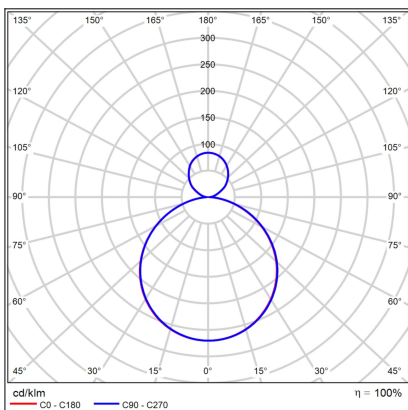

MOON 80 P/N-Z, N

Code:	3275076D
Color:	NICKEL / 7032
Material:	METAL/PMMA
Power:	88W (76+12)
Color temperature:	2700K/3000K/4000K
Lumen output:	5320+840lm
Efficacy:	70lm/W
Color rendering index:	90+
SDCM:	< 3
Light beam angle:	160°
Light Source:	LED
Dimmable:	DALI/PUSH
LED lifetime:	L80B20 50.000h
Driver:	1900 + 300 mA
Voltage / Frequency:	220-240V AC, 50-60Hz
Dimensions luminaire:	d800x70 mm
Product weight kg:	14
Length suspension:	2500 mm
Package dimensions:	860x860x95+660x660x120 mm