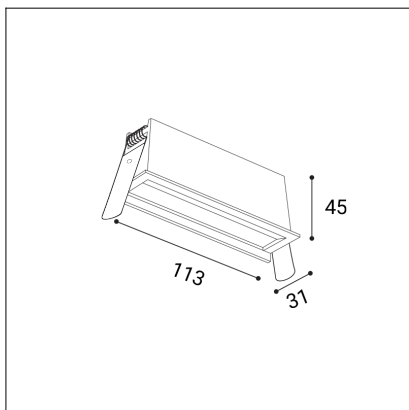

RIVA MINI WW 6, W

Code: 2560471DT
Color: WHITE / 9003
Material: ALUMINIUM/PC
Power: 10W
Color temperature: 2700K/3000K/4000K
Lumen output: 800lm
Efficacy: 80lm/W
Color rendering index: 90+
SDCM: < 3
Light beam angle: AS 36°
Light Source: LED
Dimmable: TRIAC
LED lifetime: L80B20 50.000h
Driver: 250 mA
Voltage / Frequency: 220-240V AC, 50-60Hz
Dimensions luminaire: 113x31x45 mm
Installation hole: 108 x 27 mm
Product weight kg: 0.2
Package dimensions: 135x55x85 mm