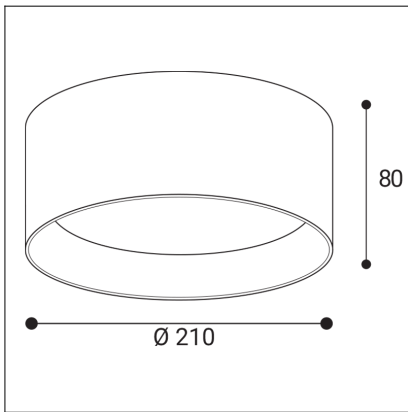

ZETA ON XL, G

Code:	1481527D
Color:	GOLD / 1036
Material:	ALUMINIUM/PMMA
Power:	25W
Color temperature:	2700K
Lumen output:	2250lm
Efficacy:	90lm/W
Color rendering index:	90+
SDCM:	< 3
Light beam angle:	90°
Light Source:	LED
Dimmable:	DALI/PUSH
LED lifetime:	L80B20 50.000h
Driver:	600 mA
Voltage / Frequency:	220-240V AC, 50-60Hz
Dimensions luminaire:	d210x80 mm
Product weight kg:	1.1
Package dimensions:	220x220x110 mm
Remark:	wall mountable - yes