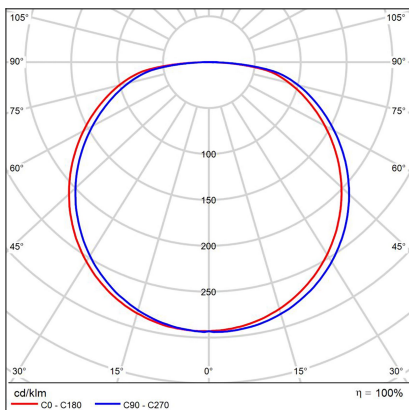

# BELLA SLIM 58, G

<b>Code:</b>	1273177DT
<b>Color:</b>	GOLD / 1036
<b>Material:</b>	ALUMINIUM/PMMA
<b>Power:</b>	48W
<b>Color temperature:</b>	2700K/3000K/4000K
<b>Lumen output:</b>	3360lm
<b>Efficacy:</b>	70lm/W
<b>Color rendering index:</b>	90+
<b>SDCM:</b>	< 3
<b>Light beam angle:</b>	160°
<b>Light Source:</b>	LED
<b>Dimmable:</b>	TRIAC
<b>LED lifetime:</b>	L80B20 50.000h
<b>Driver:</b>	1300 mA
<b>Voltage / Frequency:</b>	220-240V AC, 50-60Hz
<b>Dimensions luminaire:</b>	d580x60 mm
<b>Product weight kg:</b>	3.5
<b>Package dimensions:</b>	620x620x90 mm
<b>Remark:</b>	wall mountable - yes