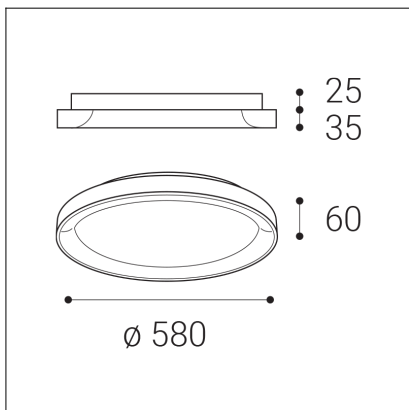

# BELLA SLIM 58, G

<b>Code:</b>	1273177DT
<b>Color:</b>	GOLD / 1036
<b>Material:</b>	ALUMINIUM/PMMA
<b>Power:</b>	48W
<b>Color temperature:</b>	2700K/3000K/4000K
<b>Lumen output:</b>	3360lm
<b>Efficacy:</b>	70lm/W
<b>Color rendering index:</b>	90+
<b>SDCM:</b>	< 3
<b>Light beam angle:</b>	160°
<b>Light Source:</b>	LED
<b>Dimmable:</b>	TRIAC
<b>LED lifetime:</b>	L80B20 50.000h
<b>Driver:</b>	1300 mA
<b>Voltage / Frequency:</b>	220-240V AC, 50-60Hz
<b>Dimensions luminaire:</b>	d580x60 mm
<b>Product weight kg:</b>	3.5
<b>Package dimensions:</b>	620x620x90 mm
<b>Remark:</b>	wall mountable - yes