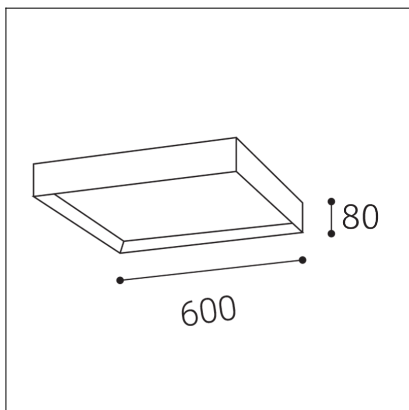

MILO 60, W

Code:	1272371DT
Color:	WHITE / 9003
Material:	METAL/PMMA
Power:	60W
Color temperature:	2700K/3000K/4000K
Lumen output:	4000lm
Efficacy:	67lm/W
Color rendering index:	90+
SDCM:	< 3
Light beam angle:	160°
Light Source:	LED
Dimmable:	TRIAC
LED lifetime:	L80B20 50.000h
Driver:	2x 750 mA
Voltage / Frequency:	220-240V AC, 50-60Hz
Dimensions luminaire:	600x600x80 mm
Product weight kg:	5.5
Package dimensions:	660x660x120 mm