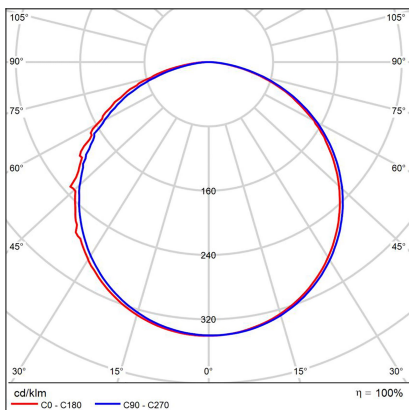

MILO 60, W

Code:	1272371DT
Color:	WHITE / 9003
Material:	METAL/PMMA
Power:	60W
Color temperature:	2700K/3000K/4000K
Lumen output:	4000lm
Efficacy:	67lm/W
Color rendering index:	90+
SDCM:	< 3
Light beam angle:	160°
Light Source:	LED
Dimmable:	TRIAC
LED lifetime:	L80B20 50.000h
Driver:	2x 750 mA
Voltage / Frequency:	220-240V AC, 50-60Hz
Dimensions luminaire:	600x600x80 mm
Product weight kg:	5.5
Package dimensions:	660x660x120 mm