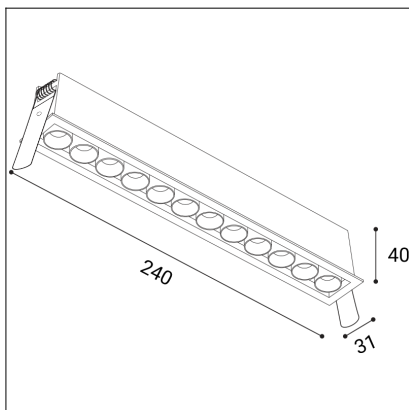

RIVA MINI 12, W

Code:	2560371DT
Color:	WHITE / 9003
Material:	ALUMINIUM/PC
Power:	20W
Color temperature:	2700K/3000K/4000K
Lumen output:	1600lm
Efficacy:	80lm/W
Color rendering index:	90+
SDCM:	< 3
Light beam angle:	38°
Light Source:	LED
Dimmable:	TRIAC
LED lifetime:	L80B20 50.000h
Driver:	500 mA
Voltage / Frequency:	220-240V AC, 50-60Hz
Dimensions luminaire:	240x31x40 mm
Installation hole:	236 x 27 mm
Product weight kg:	0.35
Package dimensions:	265x60x55 mm