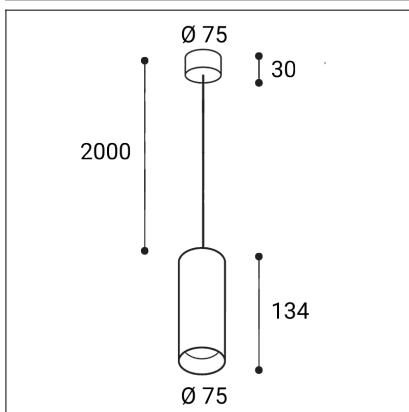

TINY II L Z, W

Code:	3480551D
Color:	WHITE / 9016
Material:	ALUMINIUM/PMMA
Power:	8W
Color temperature:	3000K/3500K/4000K
Lumen output:	720lm
Efficacy:	90lm/W
Color rendering index:	90+
SDCM:	< 3
Light beam angle:	38°
Light Source:	LED
Dimmable:	DALI/PUSH
LED lifetime:	L80 B20 50.000h
Driver:	200 mA
Voltage / Frequency:	220-240V AC, 50-60Hz
Dimensions luminaire:	d75x134 mm
Product weight kg:	0.6
Length suspension:	2000 mm
Package dimensions:	80x80x115+140x120x70 mm