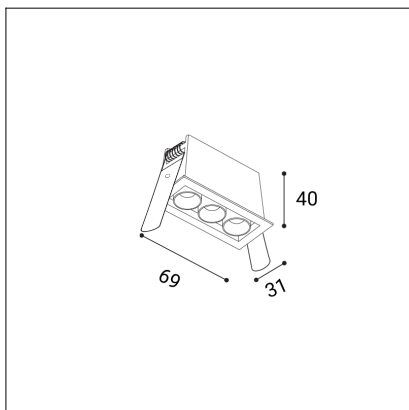

RIVA MINI 3, B

Code: 2560173DT
Color: BLACK / 9005
Material: ALUMINIUM/PC
Power: 6W
Color temperature: 2700K/3000K/4000K
Lumen output: 480lm
Efficacy: 80lm/W
Color rendering index: 90+
SDCM: < 3
Light beam angle: 38°
Light Source: LED
Dimmable: TRIAC
LED lifetime: L80B20 50.000h
Driver: 250 mA
Voltage / Frequency: 220-240V AC, 50-60Hz
Dimensions luminaire: 69x31x40 mm
Installation hole: 65 x 27 mm
Product weight kg: 0.15
Package dimensions: 135x60x55 mm