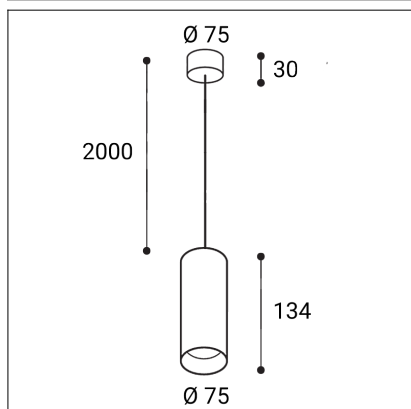

TINY II L Z, N

Code:	3480526
Color:	NICKEL / 7032
Material:	ALUMINIUM/PMMA
Power:	8W
Color temperature:	2700K
Lumen output:	720lm
Efficacy:	90lm/W
Color rendering index:	90+
SDCM:	< 3
Light beam angle:	38°
Light Source:	LED
Dimmable:	ON/OFF
LED lifetime:	L80 B20 50.000h
Driver:	200 mA
Voltage / Frequency:	220-240V AC, 50-60Hz
Dimensions luminaire:	d75x134 mm
Product weight kg:	0.6
Length suspension:	2000 mm
Package dimensions:	80x80x115+140x120x70 mm