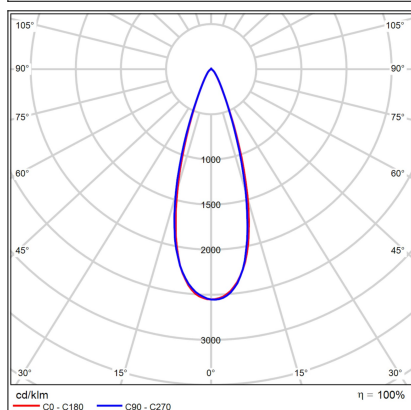

TINY II L Z, N

Code:	3480526
Color:	NICKEL / 7032
Material:	ALUMINIUM/PMMA
Power:	8W
Color temperature:	2700K
Lumen output:	720lm
Efficacy:	90lm/W
Color rendering index:	90+
SDCM:	< 3
Light beam angle:	38°
Light Source:	LED
Dimmable:	ON/OFF
LED lifetime:	L80 B20 50.000h
Driver:	200 mA
Voltage / Frequency:	220-240V AC, 50-60Hz
Dimensions luminaire:	d75x134 mm
Product weight kg:	0.6
Length suspension:	2000 mm
Package dimensions:	80x80x115+140x120x70 mm