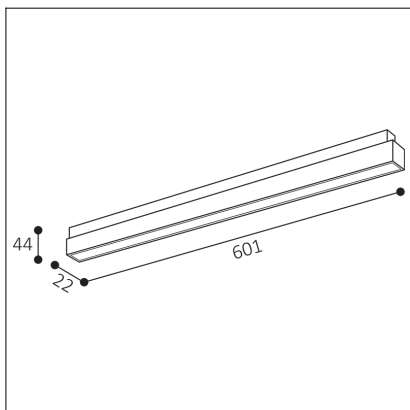

# MAGLINE III 60, W

<b>Code:</b> 6481951
<b>Color:</b> WHITE / 9003
<b>Material:</b> ALUMINIUM/PC
<b>Power:</b> 24W
<b>Color temperature:</b> 3000K/3500K/4000K
<b>Lumen output:</b> 2040lm
<b>Efficacy:</b> 85lm/W
<b>Color rendering index:</b> 90+
<b>SDCM:</b> < 3
<b>Light beam angle:</b> 110°
<b>Light Source:</b> LED
<b>Dimmable:</b> ON/OFF
<b>LED lifetime:</b> L80B20 50.000h
<b>Driver:</b> 700 mA
<b>Voltage / Frequency:</b> 48V DC
<b>Dimensions luminaire:</b> 601x22x44 mm
<b>Product weight kg:</b> 0.4
<b>Packing carton:</b> 30
<b>Package dimensions:</b> 620x50x30 mm