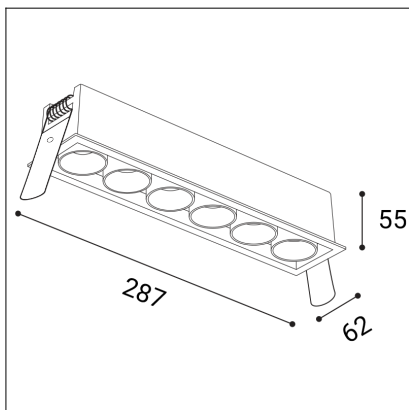

RIVA MAXI 6, W

Code:	2560851DT
Color:	WHITE / 9003
Material:	ALUMINIUM/PC
Power:	30W
Color temperature:	3000K/3500K/4000K
Lumen output:	2400lm
Efficacy:	80lm/W
Color rendering index:	90+
SDCM:	< 3
Light beam angle:	50°
Light Source:	LED
Dimmable:	TRIAC
LED lifetime:	L80B20 50.000h
Driver:	700 mA
Voltage / Frequency:	220-240V AC, 50-60Hz
Dimensions luminaire:	287x62x55 mm
Installation hole:	280 x 55 mm
Product weight kg:	0.75
Package dimensions:	320x90x75 mm