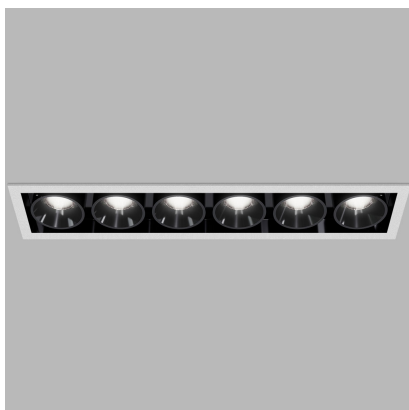

RIVA MAXI 6, W

Code:	2560851DT
Color:	WHITE / 9003
Material:	ALUMINIUM/PC
Power:	30W
Color temperature:	3000K/3500K/4000K
Lumen output:	2400lm
Efficacy:	80lm/W
Color rendering index:	90+
SDCM:	< 3
Light beam angle:	50°
Light Source:	LED
Dimmable:	TRIAC
LED lifetime:	L80B20 50.000h
Driver:	700 mA
Voltage / Frequency:	220-240V AC, 50-60Hz
Dimensions luminaire:	287x62x55 mm
Installation hole:	280 x 55 mm
Product weight kg:	0.75
Package dimensions:	320x90x75 mm