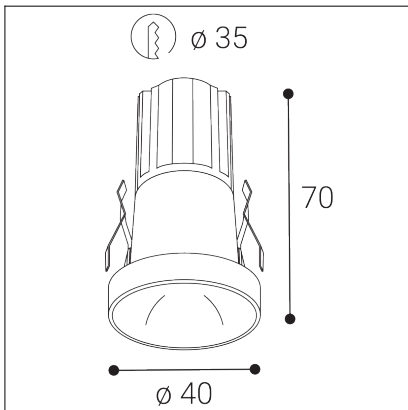

SPOT MINI A, W

Code: 2050251
Color: WHITE / 9010
Material: ALUMINIUM/PMMA
Power: 7W
Color temperature: 3000K/3500K/4000K
Lumen output: 490lm
Efficacy: 70lm/W
Color rendering index: 90+
SDCM: < 3
Light beam angle: 30°
Light Source: LED
Dimmable: ON/OFF
LED lifetime: L80B20 50.000h
Driver: 150 mA
Voltage / Frequency: 220-240V AC, 50-60Hz
Dimensions luminaire: d40x70 mm
Package dimensions: 100x100x130 mm