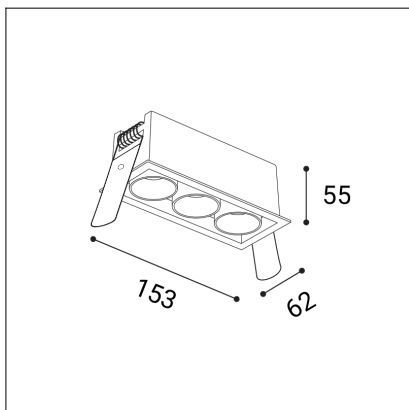

RIVA MAXI 3, B

Code: 2560753
Color: BLACK / 9005
Material: ALUMINIUM/PC
Power: 15W
Color temperature: 3000K/3500K/4000K
Lumen output: 1200lm
Efficacy: 80lm/W
Color rendering index: 90+
SDCM: < 3
Light beam angle: 50°
Light Source: LED
Dimmable: ON/OFF
LED lifetime: L80B20 50.000h
Driver: 350 mA
Voltage / Frequency: 220-240V AC, 50-60Hz
Dimensions luminaire: 153x62x55 mm
Installation hole: 145 x 55 mm
Product weight kg: 0.45
Packing carton: 30
Package dimensions: 190x85x75 mm