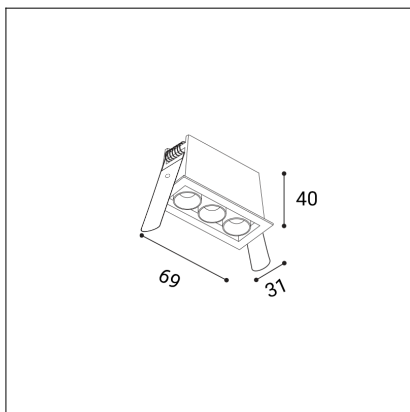

RIVA MINI 3, W

Code: 2560171DT
Color: WHITE / 9003
Material: ALUMINIUM/PC
Power: 6W
Color temperature: 2700K/3000K/4000K
Lumen output: 480lm
Efficacy: 80lm/W
Color rendering index: 90+
SDCM: < 3
Light beam angle: 38°
Light Source: LED
Dimmable: TRIAC
LED lifetime: L80B20 50.000h
Driver: 250 mA
Voltage / Frequency: 220-240V AC, 50-60Hz
Dimensions luminaire: 69x31x40 mm
Installation hole: 65 x 27 mm
Product weight kg: 0.15
Package dimensions: 135x60x55 mm