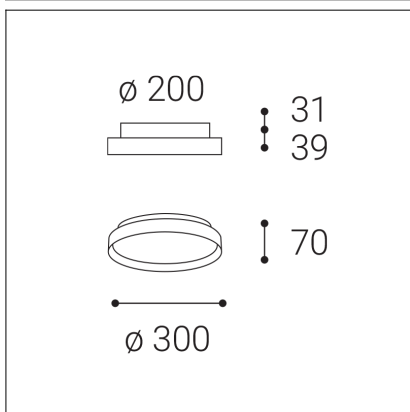

MOON 30, N

Code: 1276176DT
Color: NICKEL / 7032
Material: METAL/PMMA
Power: 25W (20+5)
Color temperature: 2700K/3000K/4000K
Lumen output: 1400+350lm
Efficacy: 70lm/W
Color rendering index: 90+
SDCM: < 3
Light beam angle: 160°
Light Source: LED
Dimmable: TRIAC
LED lifetime: L80B20 50.000h
Driver: 500 + 150 mA
Voltage / Frequency: 220-240V AC, 50-60Hz
Dimensions luminaire: d300x70 mm
Product weight kg: 2.4
Package dimensions: 360x360x95 mm
Remark: wall mountable - yes