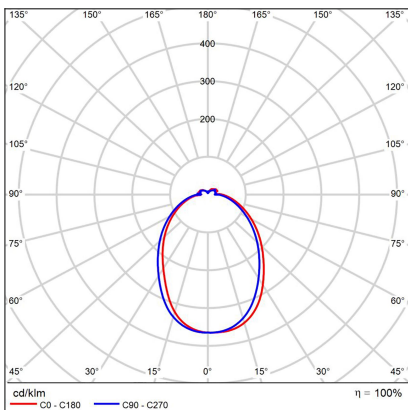

CIRCLE 120 P-Z, N

Code:	3273576DT
Color:	NICKEL / 7032
Material:	ALUMINIUM/PMMA
Power:	100W
Color temperature:	2700K/3000K/4000K
Lumen output:	8900lm
Efficacy:	89lm/W
Color rendering index:	90+
SDCM:	< 3
Light beam angle:	160°
Light Source:	LED
Dimmable:	TRIAC
LED lifetime:	L80B20 50.000h
Driver:	2x 1200 mA
Voltage / Frequency:	220-240V AC, 50-60Hz
Dimensions luminaire:	d1200x33 mm
Product weight kg:	5.2
Packing carton:	1
Length suspension:	5000 mm
Package dimensions:	1280x1280x115 mm