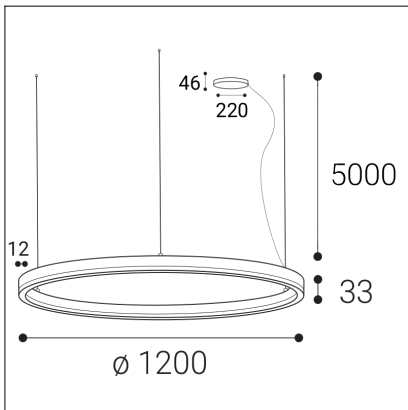

CIRCLE 120 P-Z, N

Code:	3273576DT
Color:	NICKEL / 7032
Material:	ALUMINIUM/PMMA
Power:	100W
Color temperature:	2700K/3000K/4000K
Lumen output:	8900lm
Efficacy:	89lm/W
Color rendering index:	90+
SDCM:	< 3
Light beam angle:	160°
Light Source:	LED
Dimmable:	TRIAC
LED lifetime:	L80B20 50.000h
Driver:	2x 1200 mA
Voltage / Frequency:	220-240V AC, 50-60Hz
Dimensions luminaire:	d1200x33 mm
Product weight kg:	5.2
Packing carton:	1
Length suspension:	5000 mm
Package dimensions:	1280x1280x115 mm