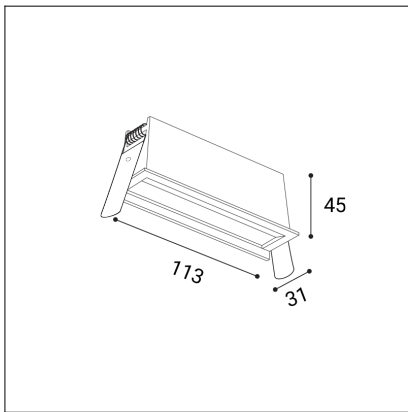

RIVA MINI WW 6, B

Code:	2560473D
Color:	BLACK / 9005
Material:	ALUMINIUM/PC
Power:	10W
Color temperature:	2700K/3000K/4000K
Lumen output:	800lm
Efficacy:	80lm/W
Color rendering index:	90+
SDCM:	< 3
Light beam angle:	AS 36°
Light Source:	LED
Dimmable:	DALI/PUSH
LED lifetime:	L80B20 50.000h
Driver:	250 mA
Voltage / Frequency:	220-240V AC, 50-60Hz
Dimensions luminaire:	113x31x45 mm
Installation hole:	108 x 27 mm
Product weight kg:	0.2
Package dimensions:	135x55x85 mm