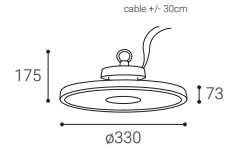

HBAY PRO

HBAY PRO

HBAY PRO	#	W	K	lm	↻
	3450753DA	100-200*	3000/4000/5000	18000-36000	0-10V

B   < 150 m²

REFLECTOR	#	Material
-----------	---	----------

	6459700	PC
--	---------	----

REFLECTOR	#	Material
-----------	---	----------

	6459806	AL
---	---------	----

PIR SENSOR	#	
------------	---	---

	6459601	12m
--	---------	-----

DALI CONVERTER	#
----------------	---

	LF-SCD010B
---	------------

BRACKET	#
---------	---

	6459903
--	---------

REMOTE CONTROL	#
----------------	---

	6459503
---	---------

* Adjustable power

DRIVER DIP SWITCH

1 2 3 4