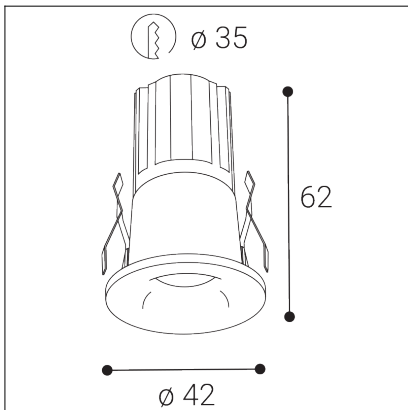

# SPOT MINI C, B

<b>Code:</b>	2050453
<b>Color:</b>	BLACK / 9005
<b>Material:</b>	ALUMINIUM/PMMA
<b>Power:</b>	7W
<b>Color temperature:</b>	3000K/3500K/4000K
<b>Lumen output:</b>	490lm
<b>Efficacy:</b>	70lm/W
<b>Color rendering index:</b>	90+
<b>SDCM:</b>	< 3
<b>Light beam angle:</b>	30°
<b>Light Source:</b>	LED
<b>Dimmable:</b>	ON/OFF
<b>LED lifetime:</b>	L80B20 50.000h
<b>Driver:</b>	150 mA
<b>Voltage / Frequency:</b>	220-240V AC, 50-60Hz
<b>Dimensions luminaire:</b>	d42x62 mm
<b>Package dimensions:</b>	100x100x130 mm