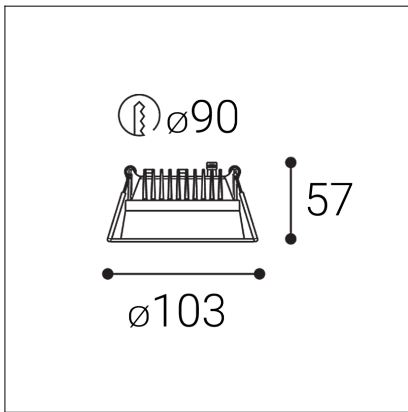

# ZETA II XS, W

<b>Code:</b>	2550171
<b>Color:</b>	WHITE / 9003
<b>Material:</b>	ALUMINIUM/PMMA
<b>Power:</b>	6-10W
<b>Color temperature:</b>	2700K/3000K/4000K
<b>Lumen output:</b>	600-1000lm
<b>Efficacy:</b>	100lm/W
<b>Color rendering index:</b>	90+
<b>SDCM:</b>	< 3
<b>Light beam angle:</b>	90°
<b>Unified Glare Rating:</b>	< 19
<b>Light Source:</b>	LED
<b>Dimmable:</b>	ON/OFF
<b>LED lifetime:</b>	L80B20 50.000h
<b>Driver:</b>	150-250 mA
<b>Voltage / Frequency:</b>	220-240V AC, 50-60Hz
<b>Max. units per circuit output:</b>	B10:46, B13:60, B16:74, B20:92, C10:66, C13:85, C16:105, C20:131
<b>Dimensions luminaire:</b>	d103x57 mm
<b>Product weight kg:</b>	0.4
<b>Packing carton:</b>	32
<b>Package dimensions:</b>	180x130x80 mm
<b>Remark:</b>	loop-in/loop-out