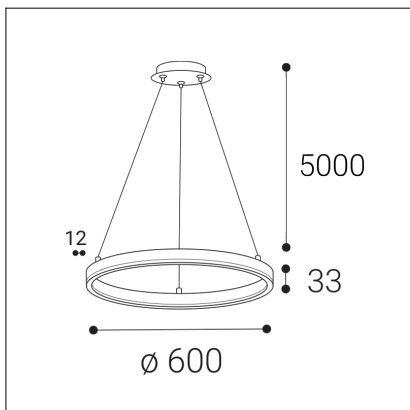

CIRCLE 60 P-Z, N

Code: 3270976DT
Color: NICKEL / 7032
Material: ALUMINIUM/PMMA
Power: 42W
Color temperature: 2700K/3000K/4000K
Lumen output: 3740lm
Efficacy: 89lm/W
Color rendering index: 90+
SDCM: < 3
Light beam angle: 160°
Light Source: LED
Dimmable: TRIAC
LED lifetime: L80B20 50.000h
Driver: 1050 mA
Voltage / Frequency: 220-240V AC, 50-60Hz
Dimensions luminaire: d600x33 mm
Product weight kg: 1.8
Packing carton: 1
Length suspension: 5000 mm
Package dimensions: 655x655x140 mm