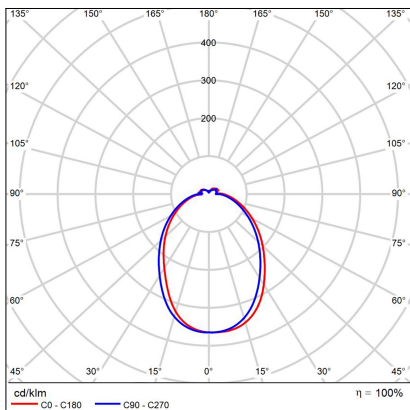

CIRCLE 60 P-Z, N

Code: 3270976DT
Color: NICKEL / 7032
Material: ALUMINIUM/PMMA
Power: 42W
Color temperature: 2700K/3000K/4000K
Lumen output: 3740lm
Efficacy: 89lm/W
Color rendering index: 90+
SDCM: < 3
Light beam angle: 160°
Light Source: LED
Dimmable: TRIAC
LED lifetime: L80B20 50.000h
Driver: 1050 mA
Voltage / Frequency: 220-240V AC, 50-60Hz
Dimensions luminaire: d600x33 mm
Product weight kg: 1.8
Packing carton: 1
Length suspension: 5000 mm
Package dimensions: 655x655x140 mm