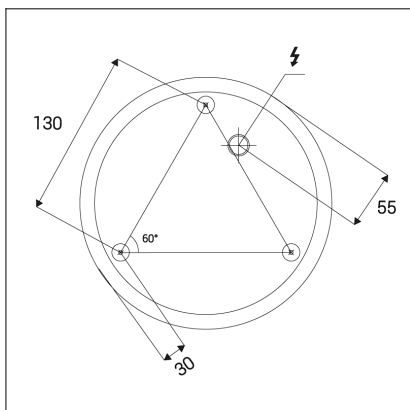

CIRCLE 60 P-Z, N

Code: 3270976DT
Color: NICKEL / 7032
Material: ALUMINIUM/PMMA
Power: 42W
Color temperature: 2700K/3000K/4000K
Lumen output: 3740lm
Efficacy: 89lm/W
Color rendering index: 90+
SDCM: < 3
Light beam angle: 160°
Light Source: LED
Dimmable: TRIAC
LED lifetime: L80B20 50.000h
Driver: 1050 mA
Voltage / Frequency: 220-240V AC, 50-60Hz
Dimensions luminaire: d600x33 mm
Product weight kg: 1.8
Packing carton: 1
Length suspension: 5000 mm
Package dimensions: 655x655x140 mm