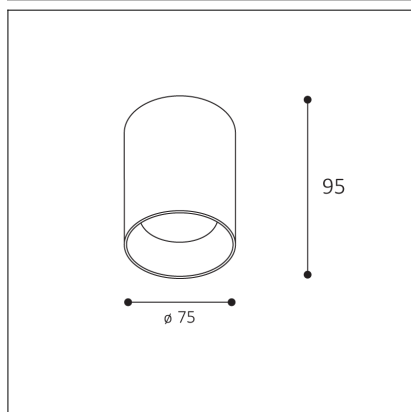

TINY II M, CF

Code:	1480458
Color:	COFFEE / 8025
Material:	ALUMINIUM/PMMA
Power:	8W
Color temperature:	3000K/3500K/4000K
Lumen output:	720lm
Efficacy:	90lm/W
Color rendering index:	90+
SDCM:	< 3
Light beam angle:	38°
Light Source:	LED
Dimmable:	ON/OFF
LED lifetime:	L80 B20 50.000h
Driver:	200 mA
Voltage / Frequency:	220-240V AC, 50-60Hz
Dimensions luminaire:	d75x95 mm
Product weight kg:	0.4
Packing carton:	30
Package dimensions:	80x80x115 mm
Remark:	wall mountable - yes