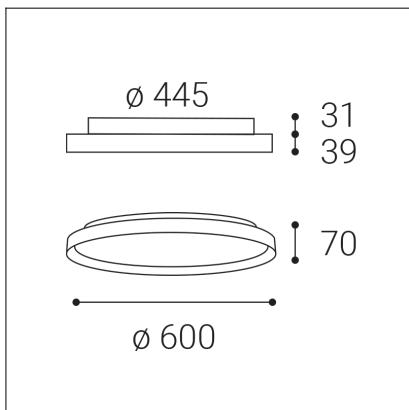

# MOON 60, G

<b>Code:</b>	1274977D
<b>Color:</b>	GOLD / 1036
<b>Material:</b>	METAL/PMMA
<b>Power:</b>	60W (50+10)
<b>Color temperature:</b>	2700K/3000K/4000K
<b>Lumen output:</b>	3500+700lm
<b>Efficacy:</b>	70lm/W
<b>Color rendering index:</b>	90+
<b>SDCM:</b>	< 3
<b>Light beam angle:</b>	160°
<b>Light Source:</b>	LED
<b>Dimmable:</b>	DALI/PUSH
<b>LED lifetime:</b>	L80B20 50.000h
<b>Driver:</b>	1200 + 250 mA
<b>Voltage / Frequency:</b>	220-240V AC, 50-60Hz
<b>Dimensions luminaire:</b>	d600x70 mm
<b>Product weight kg:</b>	5.5
<b>Package dimensions:</b>	660x660x95 mm
<b>Remark:</b>	wall mountable - yes