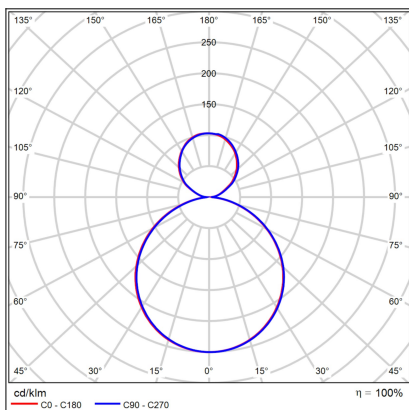

# MOON 60, G

<b>Code:</b>	1274977D
<b>Color:</b>	GOLD / 1036
<b>Material:</b>	METAL/PMMA
<b>Power:</b>	60W (50+10)
<b>Color temperature:</b>	2700K/3000K/4000K
<b>Lumen output:</b>	3500+700lm
<b>Efficacy:</b>	70lm/W
<b>Color rendering index:</b>	90+
<b>SDCM:</b>	< 3
<b>Light beam angle:</b>	160°
<b>Light Source:</b>	LED
<b>Dimmable:</b>	DALI/PUSH
<b>LED lifetime:</b>	L80B20 50.000h
<b>Driver:</b>	1200 + 250 mA
<b>Voltage / Frequency:</b>	220-240V AC, 50-60Hz
<b>Dimensions luminaire:</b>	d600x70 mm
<b>Product weight kg:</b>	5.5
<b>Package dimensions:</b>	660x660x95 mm
<b>Remark:</b>	wall mountable - yes