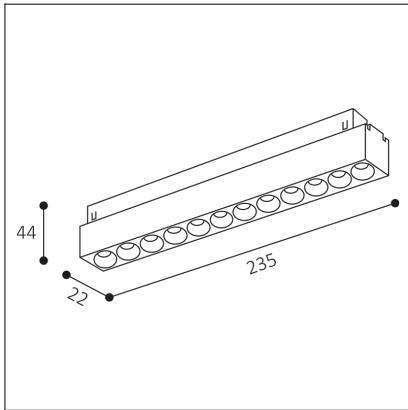

# MAGLASER III 24, W

<b>Code:</b> 6482181DTW
<b>Color:</b> WHITE / 9003
<b>Material:</b> ALUMINIUM/PC
<b>Power:</b> 12W
<b>Color temperature:</b> 2700K-6500K
<b>Lumen output:</b> 1068lm
<b>Efficacy:</b> 89lm/W
<b>Color rendering index:</b> 90+
<b>SDCM:</b> < 3
<b>Light beam angle:</b> 38°
<b>Unified Glare Rating:</b> < 16
<b>Light Source:</b> LED
<b>Dimmable:</b> DALI TW
<b>LED lifetime:</b> L80B20 50.000h
<b>Driver:</b> 300 mA
<b>Voltage / Frequency:</b> 48V DC
<b>Dimensions luminaire:</b> 235x22x44 mm
<b>Product weight kg:</b> 0.2
<b>Packing carton:</b> 36
<b>Package dimensions:</b> 250x50x30 mm