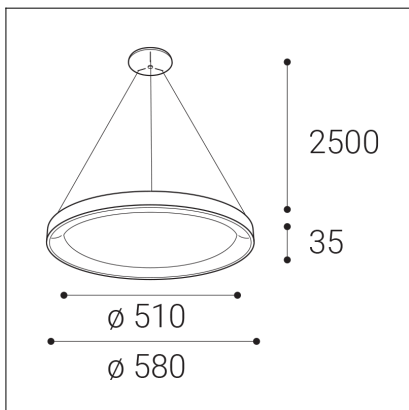

# BELLA SLIM 58 P-Z, B

<b>Code:</b>	3273273DT
<b>Color:</b>	BLACK / 9017
<b>Material:</b>	ALUMINIUM/PMMA
<b>Power:</b>	48W
<b>Color temperature:</b>	2700K/3000K/4000K
<b>Lumen output:</b>	3360lm
<b>Efficacy:</b>	70lm/W
<b>Color rendering index:</b>	90+
<b>SDCM:</b>	< 3
<b>Light beam angle:</b>	160°
<b>Light Source:</b>	LED
<b>Dimmable:</b>	TRIAC
<b>LED lifetime:</b>	L80B20 50.000h
<b>Driver:</b>	1300 mA
<b>Voltage / Frequency:</b>	220-240V AC, 50-60Hz
<b>Dimensions luminaire:</b>	d580x35 mm
<b>Product weight kg:</b>	2
<b>Length suspension:</b>	2500 mm
<b>Package dimensions:</b>	630x630x100 mm