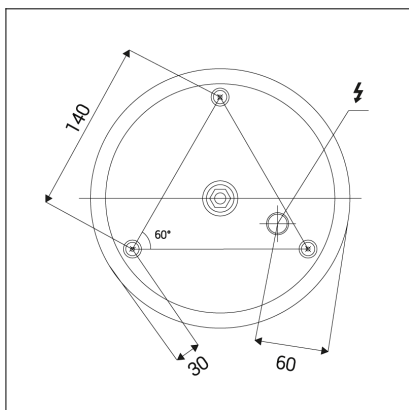

# BELLA SLIM 58 P-Z, B

<b>Code:</b>	3273273DT
<b>Color:</b>	BLACK / 9017
<b>Material:</b>	ALUMINIUM/PMMA
<b>Power:</b>	48W
<b>Color temperature:</b>	2700K/3000K/4000K
<b>Lumen output:</b>	3360lm
<b>Efficacy:</b>	70lm/W
<b>Color rendering index:</b>	90+
<b>SDCM:</b>	< 3
<b>Light beam angle:</b>	160°
<b>Light Source:</b>	LED
<b>Dimmable:</b>	TRIAC
<b>LED lifetime:</b>	L80B20 50.000h
<b>Driver:</b>	1300 mA
<b>Voltage / Frequency:</b>	220-240V AC, 50-60Hz
<b>Dimensions luminaire:</b>	d580x35 mm
<b>Product weight kg:</b>	2
<b>Length suspension:</b>	2500 mm
<b>Package dimensions:</b>	630x630x100 mm