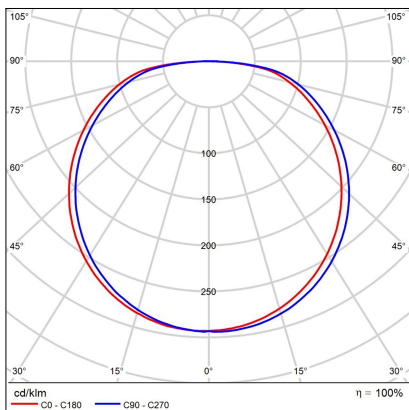

# BELLA SLIM 58 P-Z, B

<b>Code:</b>	3273273DT
<b>Color:</b>	BLACK / 9017
<b>Material:</b>	ALUMINIUM/PMMA
<b>Power:</b>	48W
<b>Color temperature:</b>	2700K/3000K/4000K
<b>Lumen output:</b>	3360lm
<b>Efficacy:</b>	70lm/W
<b>Color rendering index:</b>	90+
<b>SDCM:</b>	< 3
<b>Light beam angle:</b>	160°
<b>Light Source:</b>	LED
<b>Dimmable:</b>	TRIAC
<b>LED lifetime:</b>	L80B20 50.000h
<b>Driver:</b>	1300 mA
<b>Voltage / Frequency:</b>	220-240V AC, 50-60Hz
<b>Dimensions luminaire:</b>	d580x35 mm
<b>Product weight kg:</b>	2
<b>Length suspension:</b>	2500 mm
<b>Package dimensions:</b>	630x630x100 mm