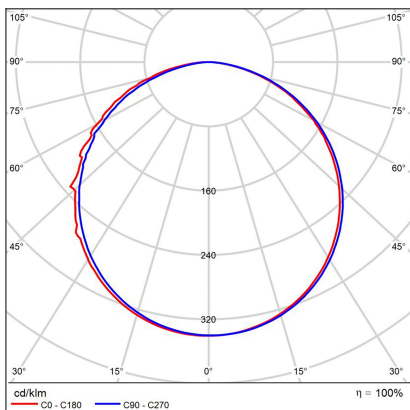

MILA 60, W

Code:	1272171DT
Color:	WHITE / 9003
Material:	METAL/PMMA
Power:	60W
Color temperature:	2700K/3000K/4000K
Lumen output:	4000lm
Efficacy:	67lm/W
Color rendering index:	90+
SDCM:	< 3
Light beam angle:	160°
Light Source:	LED
Dimmable:	TRIAC
LED lifetime:	L80B20 50.000h
Driver:	2x 950 mA
Voltage / Frequency:	220-240V AC, 50-60Hz
Dimensions luminaire:	d600x90 mm
Product weight kg:	4.25
Package dimensions:	640x640x130 mm