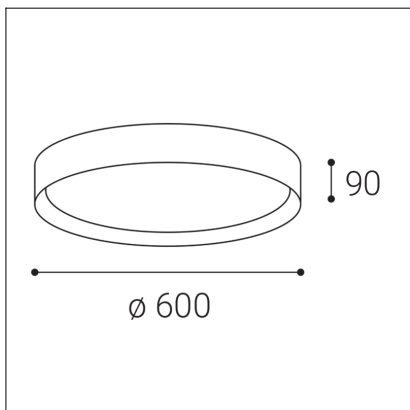

MILA 60, W

Code:	1272171DT
Color:	WHITE / 9003
Material:	METAL/PMMA
Power:	60W
Color temperature:	2700K/3000K/4000K
Lumen output:	4000lm
Efficacy:	67lm/W
Color rendering index:	90+
SDCM:	< 3
Light beam angle:	160°
Light Source:	LED
Dimmable:	TRIAC
LED lifetime:	L80B20 50.000h
Driver:	2x 950 mA
Voltage / Frequency:	220-240V AC, 50-60Hz
Dimensions luminaire:	d600x90 mm
Product weight kg:	4.25
Package dimensions:	640x640x130 mm