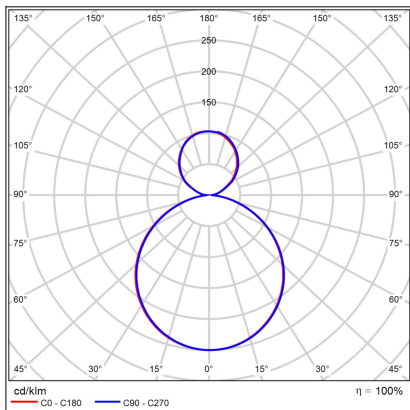

MOON 60 P/N-Z, BCH

Code: 32749737D

Color: BLACK/CHAMPAGNE / 9017/1036

Material: METAL/PMMA

Power: 60W (50+10)

Color temperature: 2700K/3000K/4000K

Lumen output: 3500+700lm

Efficacy: 70lm/W

Color rendering index: 90+

SDCM: < 3

Light beam angle: 160°

Light Source: LED

Dimmable: DALI/PUSH

LED lifetime: L80B20 50.000h

Driver: 1200 + 250 mA

Voltage / Frequency: 220-240V AC, 50-60Hz

Dimensions luminaire: d600x70 mm

Product weight kg: 8

Length suspension: 2500 mm

Package dimensions: 660x660x95+460x460x120 mm