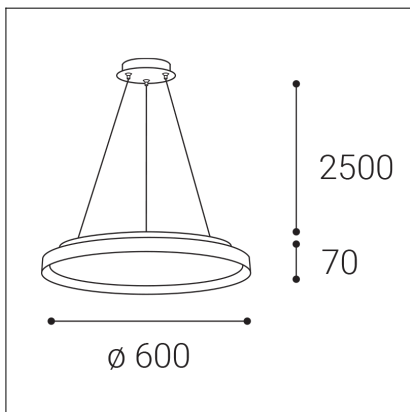

MOON 60 P/N-Z, BCH

Code: 32749737D

Color: BLACK/CHAMPAGNE / 9017/1036

Material: METAL/PMMA

Power: 60W (50+10)

Color temperature: 2700K/3000K/4000K

Lumen output: 3500+700lm

Efficacy: 70lm/W

Dimensions luminaire: d600x70 mm

Product weight kg: 8

Length suspension: 2500 mm

Package dimensions: 660x660x95+460x460x120 mm