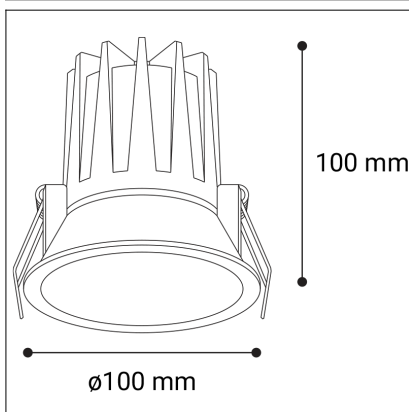

NINO L, W

Code:	2561251
Color:	WHITE / 9003
Material:	ALUMINIUM/PC
Power:	15W
Color temperature:	3000K/3500K/4000K
Lumen output:	1050lm
Efficacy:	70lm/W
Color rendering index:	90+
SDCM:	< 3
Light beam angle:	40°
Unified Glare Rating:	< 19
Light Source:	LED
Dimmable:	ON/OFF
LED lifetime:	L80B20 50.000h
Driver:	350 mA
Voltage / Frequency:	220-240V AC, 50-60Hz
Dimensions luminaire:	d100x100 mm
Product weight kg:	0.3
Packing carton:	40
Package dimensions:	120x120x125 mm