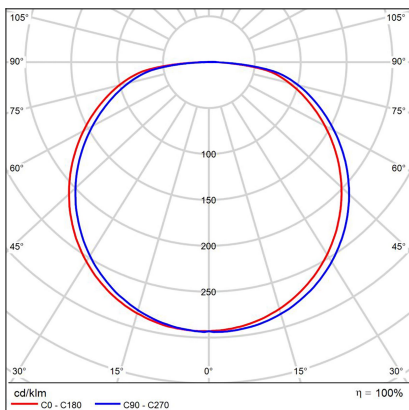

BELLA SLIM 28, W

Code:	1274571D
Color:	WHITE / 9003
Material:	ALUMINIUM/PMMA
Power:	20W
Color temperature:	2700K/3000K/4000K
Lumen output:	1400lm
Efficacy:	70lm/W
Color rendering index:	90+
SDCM:	< 3
Light beam angle:	160°
Light Source:	LED
Dimmable:	DALI/PUSH
LED lifetime:	L80B20 50.000h
Driver:	500 mA
Voltage / Frequency:	220-240V AC, 50-60Hz
Dimensions luminaire:	d280x60 mm
Product weight kg:	1.4
Package dimensions:	320x320x70 mm
Remark:	wall mountable - yes