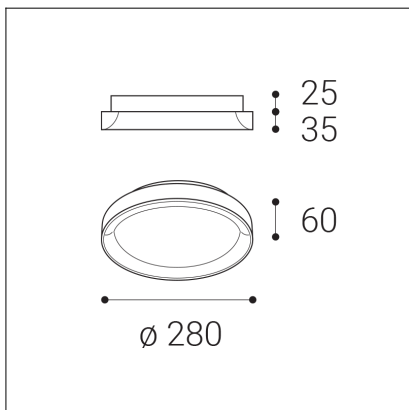

BELLA SLIM 28, W

Code:	1274571D
Color:	WHITE / 9003
Material:	ALUMINIUM/PMMA
Power:	20W
Color temperature:	2700K/3000K/4000K
Lumen output:	1400lm
Efficacy:	70lm/W
Color rendering index:	90+
SDCM:	< 3
Light beam angle:	160°
Light Source:	LED
Dimmable:	DALI/PUSH
LED lifetime:	L80B20 50.000h
Driver:	500 mA
Voltage / Frequency:	220-240V AC, 50-60Hz
Dimensions luminaire:	d280x60 mm
Product weight kg:	1.4
Package dimensions:	320x320x70 mm
Remark:	wall mountable - yes