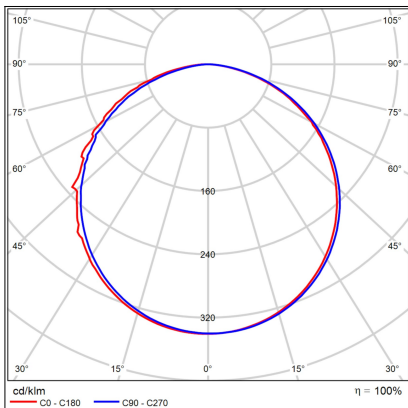

# MONO SLIM 60, B

**5**  
year  
warranty

**Code:** 1274373

**Color:** BLACK / 9017

**Material:** METAL/PMMA

**Power:** 60W

**Color temperature:** 2700K/3000K/4000K

**Lumen output:** 4200lm

**Efficacy:** 70lm/W

**Color rendering index:** 90+

**SDCM:** < 3

**Light beam angle:** 160°

**Light Source:** LED

**Dimmable:** ON/OFF

**LED lifetime:** L80B20 50.000h

**Driver:** 2x 750 mA

**Voltage / Frequency:** 220-240V AC, 50-60Hz

**Dimensions luminaire:** d600x60 mm

**Product weight kg:** 3

**Packing carton:** 1

**Package dimensions:** 640x640x85 mm