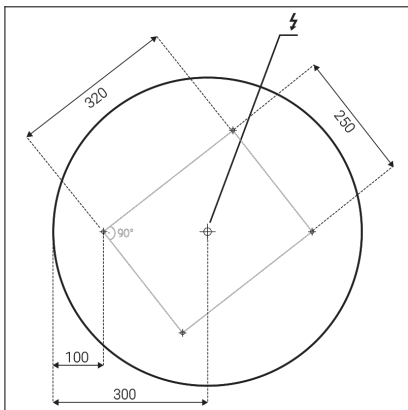

# MONO SLIM 60, B

**5**  
year  
warranty

**Code:** 1274373

**Color:** BLACK / 9017

**Material:** METAL/PMMA

**Power:** 60W

**Color temperature:** 2700K/3000K/4000K

**Lumen output:** 4200lm

**Efficacy:** 70lm/W

**Color rendering index:** 90+

**SDCM:** < 3

**Light beam angle:** 160°

**Light Source:** LED

**Dimmable:** ON/OFF

**LED lifetime:** L80B20 50.000h

**Driver:** 2x 750 mA

**Voltage / Frequency:** 220-240V AC, 50-60Hz

**Dimensions luminaire:** d600x60 mm

**Product weight kg:** 3

**Packing carton:** 1

**Package dimensions:** 640x640x85 mm