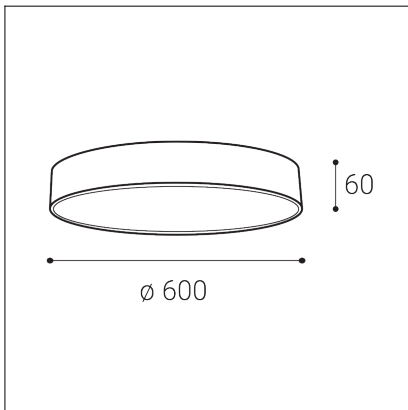

# MONO SLIM 60, B

**5**  
year  
warranty

**Code:** 1274373

**Color:** BLACK / 9017

**Material:** METAL/PMMA

**Power:** 60W

**Color temperature:** 2700K/3000K/4000K

**Lumen output:** 4200lm

**Efficacy:** 70lm/W

**Color rendering index:** 90+

**SDCM:** < 3

**Light beam angle:** 160°

**Light Source:** LED

**Dimmable:** ON/OFF

**LED lifetime:** L80B20 50.000h

**Driver:** 2x 750 mA

**Voltage / Frequency:** 220-240V AC, 50-60Hz

**Dimensions luminaire:** d600x60 mm

**Product weight kg:** 3

**Packing carton:** 1

**Package dimensions:** 640x640x85 mm