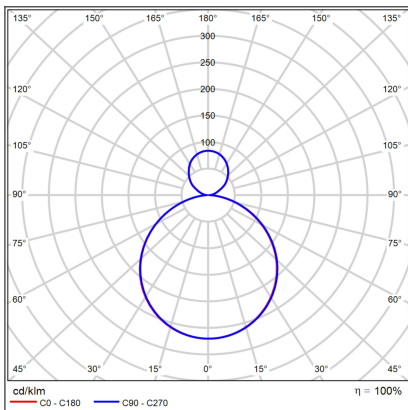

MOON 80 P/N-Z, G

Code:	3275077DT
Color:	GOLD / 1036
Material:	METAL/PMMA
Power:	88W (76+12)
Color temperature:	2700K/3000K/4000K
Lumen output:	5320+840lm
Efficacy:	70lm/W
Color rendering index:	90+
SDCM:	< 3
Light beam angle:	160°
Light Source:	LED
Dimmable:	TRIAC
LED lifetime:	L80B20 50.000h
Driver:	2x 950 + 300 mA
Voltage / Frequency:	220-240V AC, 50-60Hz
Dimensions luminaire:	d800x70 mm
Product weight kg:	14
Length suspension:	2500 mm
Package dimensions:	860x860x95+660x660x120 mm