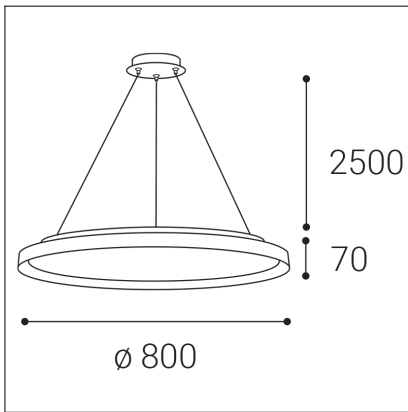

MOON 80 P/N-Z, G

Code:	3275077DT
Color:	GOLD / 1036
Material:	METAL/PMMA
Power:	88W (76+12)
Color temperature:	2700K/3000K/4000K
Lumen output:	5320+840lm
Efficacy:	70lm/W
Color rendering index:	90+
SDCM:	< 3
Light beam angle:	160°
Light Source:	LED
Dimmable:	TRIAC
LED lifetime:	L80B20 50.000h
Driver:	2x 950 + 300 mA
Voltage / Frequency:	220-240V AC, 50-60Hz
Dimensions luminaire:	d800x70 mm
Product weight kg:	14
Length suspension:	2500 mm
Package dimensions:	860x860x95+660x660x120 mm