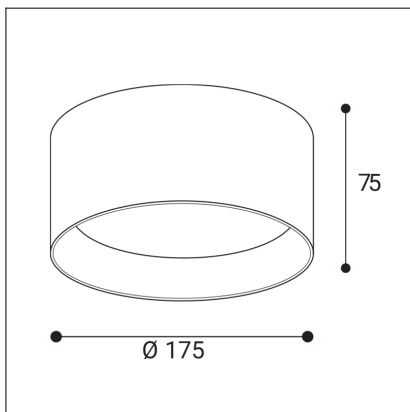

ZETA ON L, W

Code:	1481421DT
Color:	WHITE / 9016
Material:	ALUMINIUM/PMMA
Power:	14-20W
Color temperature:	2700K
Lumen output:	1260-1800lm
Efficacy:	90lm/W
Color rendering index:	90+
SDCM:	< 3
Light beam angle:	90°
Light Source:	LED
Dimmable:	TRIAC
LED lifetime:	L80B20 50.000h
Driver:	350-500 mA
Voltage / Frequency:	220-240V AC, 50-60Hz
Dimensions luminaire:	d175x75 mm
Product weight kg:	0.9
Package dimensions:	190x190x95 mm
Remark:	wall mountable - yes / switching driver 14-16-18-20W