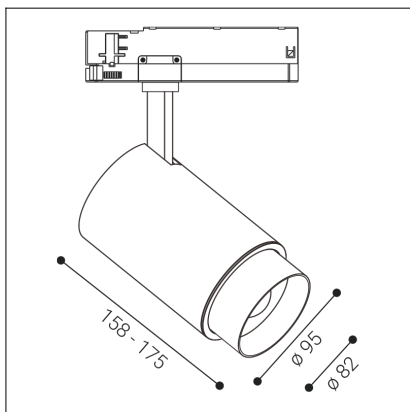

LEON, W

Code:	6095331DT
Color:	WHITE / 9003
Material:	ALUMINIUM/PMMA
Power:	35W
Color temperature:	3000K
Lumen output:	4725lm
Efficacy:	135lm/W
Color rendering index:	90+
SDCM:	< 3
Light beam angle:	15-60°
Light Source:	LED
Dimmable:	TRIAC
LED lifetime:	L80 B20 50.000h
Driver:	900 mA
Voltage / Frequency:	220-240V AC, 50-60Hz
Dimensions luminaire:	d95x175 mm
Product weight kg:	1.1
Package dimensions:	265x190x105 mm
Remark:	Compatible with GLOBAL, STUCCHI, POWERGEAR, EUTRAC, IVELA