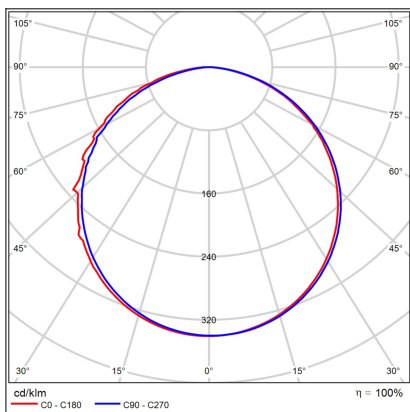

MONO SLIM 60 P-Z, B

Code: 3274373DT

Color: BLACK / 9017

Material: METAL/PMMA

Power: 60W

Color temperature: 2700K/3000K/4000K

Lumen output: 4200lm

Efficacy: 70lm/W

Color rendering index: 90+

SDCM: < 3

Light beam angle: 160°

Light Source: LED

Dimmable: TRIAC

LED lifetime: L80B20 50.000h

Driver: 2x 750 mA

Voltage / Frequency: 220-240V AC, 50-60Hz

Dimensions luminaire: d600x60 mm

Product weight kg: 3.8

Packing carton: 1

Length suspension: 2500 mm

Package dimensions: 640x640x85 mm