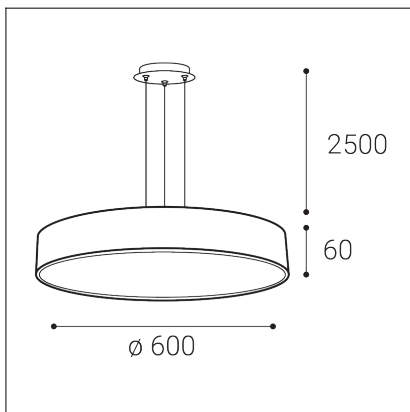

MONO SLIM 60 P-Z, B

Code: 3274373DT

Color: BLACK / 9017

Material: METAL/PMMA

Power: 60W

Color temperature: 2700K/3000K/4000K

Lumen output: 4200lm

Efficacy: 70lm/W

Color rendering index: 90+

SDCM: < 3

Light beam angle: 160°

Light Source: LED

Dimmable: TRIAC

LED lifetime: L80B20 50.000h

Driver: 2x 750 mA

Voltage / Frequency: 220-240V AC, 50-60Hz

Dimensions luminaire: d600x60 mm

Product weight kg: 3.8

Packing carton: 1

Length suspension: 2500 mm

Package dimensions: 640x640x85 mm