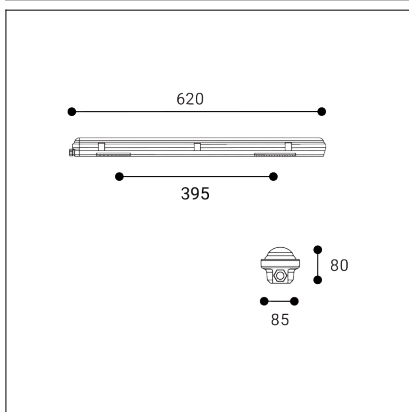

DUSTER III 60

Code:	1222451D
Color:	GREY / 7038
Material:	PC/PC
Power:	20W
Color temperature:	3000K/3500K/4000K
Lumen output:	3200lm
Efficacy:	160lm/W
Color rendering index:	80+
SDCM:	< 3
Light beam angle:	160°
Light Source:	LED
Dimmable:	DALI/PUSH
LED lifetime:	L80B20 50.000h
Driver:	350 mA
Voltage / Frequency:	220-240V AC, 50-60Hz
Max. units per circuit output:	B20:95, B16:76, B13:62, B10:47, C20:190, C16:152, C13:124, C10:95
Dimensions luminaire:	620x85x80 mm
Product weight kg:	1
Packing carton:	12
Package dimensions:	630x90x85 mm
Remark:	linkable