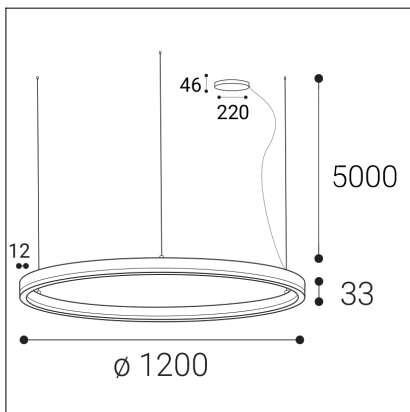

CIRCLE 120 P-Z, W

Code:	3273571DT
Color:	WHITE / 9003
Material:	ALUMINIUM/PMMA
Power:	100W
Color temperature:	2700K/3000K/4000K
Lumen output:	8900lm
Efficacy:	89lm/W
Color rendering index:	90+
SDCM:	< 3
Light beam angle:	160°
Light Source:	LED
Dimmable:	TRIAC
LED lifetime:	L80B20 50.000h
Driver:	2x 1200 mA
Voltage / Frequency:	220-240V AC, 50-60Hz
Dimensions luminaire:	d1200x33 mm
Product weight kg:	5.2
Packing carton:	1
Length suspension:	5000 mm
Package dimensions:	1280x1280x115 mm