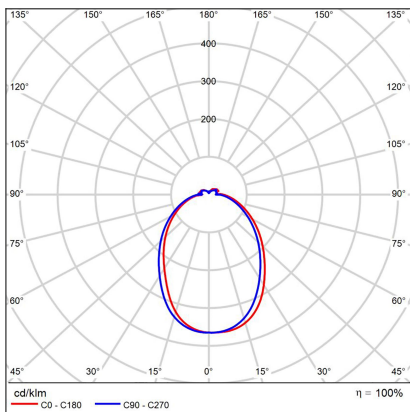

CIRCLE 120 P-Z, W

Code:	3273571DT
Color:	WHITE / 9003
Material:	ALUMINIUM/PMMA
Power:	100W
Color temperature:	2700K/3000K/4000K
Lumen output:	8900lm
Efficacy:	89lm/W
Color rendering index:	90+
SDCM:	< 3
Light beam angle:	160°
Light Source:	LED
Dimmable:	TRIAC
LED lifetime:	L80B20 50.000h
Driver:	2x 1200 mA
Voltage / Frequency:	220-240V AC, 50-60Hz
Dimensions luminaire:	d1200x33 mm
Product weight kg:	5.2
Packing carton:	1
Length suspension:	5000 mm
Package dimensions:	1280x1280x115 mm