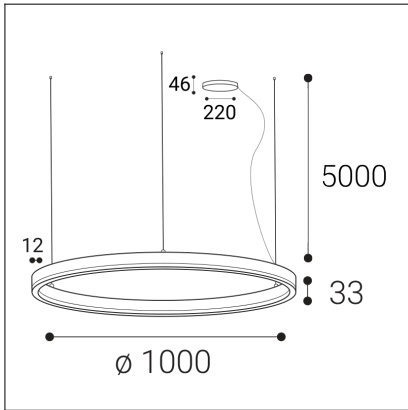

CIRCLE 100 P-Z, W

Code:	3273471DT
Color:	WHITE / 9003
Material:	ALUMINIUM/PMMA
Power:	80W
Color temperature:	2700K/3000K/4000K
Lumen output:	7120lm
Efficacy:	89lm/W
Color rendering index:	90+
SDCM:	< 3
Light beam angle:	160°
Light Source:	LED
Dimmable:	TRIAC
LED lifetime:	L80B20 50.000h
Driver:	2x 1050 mA
Voltage / Frequency:	220-240V AC, 50-60Hz
Dimensions luminaire:	d1000x33 mm
Product weight kg:	4.1
Packing carton:	1
Length suspension:	5000 mm
Package dimensions:	1080x1080x115 mm