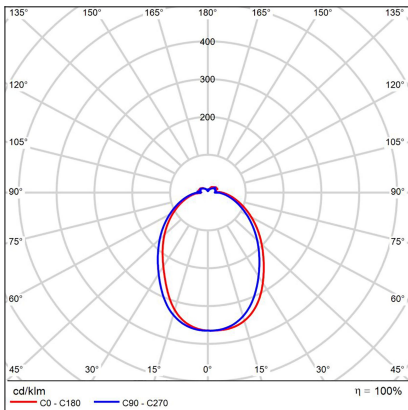

CIRCLE 100 P-Z, W

Code:	3273471DT
Color:	WHITE / 9003
Material:	ALUMINIUM/PMMA
Power:	80W
Color temperature:	2700K/3000K/4000K
Lumen output:	7120lm
Efficacy:	89lm/W
Color rendering index:	90+
SDCM:	< 3
Light beam angle:	160°
Light Source:	LED
Dimmable:	TRIAC
LED lifetime:	L80B20 50.000h
Driver:	2x 1050 mA
Voltage / Frequency:	220-240V AC, 50-60Hz
Dimensions luminaire:	d1000x33 mm
Product weight kg:	4.1
Packing carton:	1
Length suspension:	5000 mm
Package dimensions:	1080x1080x115 mm