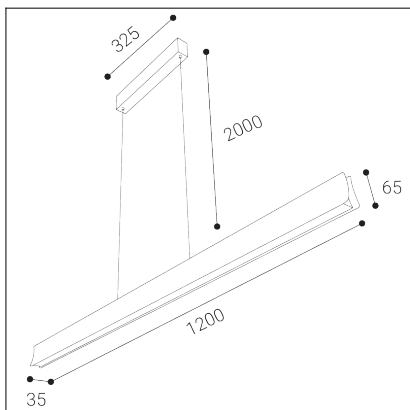

HELA P/N-Z, B

Code:	3580133DT
Color:	BLACK / 9004
Material:	METAL/PMMA
Power:	39W
Color temperature:	3000K
Lumen output:	3120lm
Efficacy:	80lm/W
Color rendering index:	90+
SDCM:	< 3
Light beam angle:	120°
Light Source:	LED
Dimmable:	TRIAC
LED lifetime:	L80B20 50.000h
Driver:	1000 mA
Voltage / Frequency:	220-240V AC, 50-60Hz
Dimensions luminaire:	1200x36x65 mm
Product weight kg:	2.2
Packing carton:	4
Length suspension:	2000 mm
Package dimensions:	1260x110x110 mm